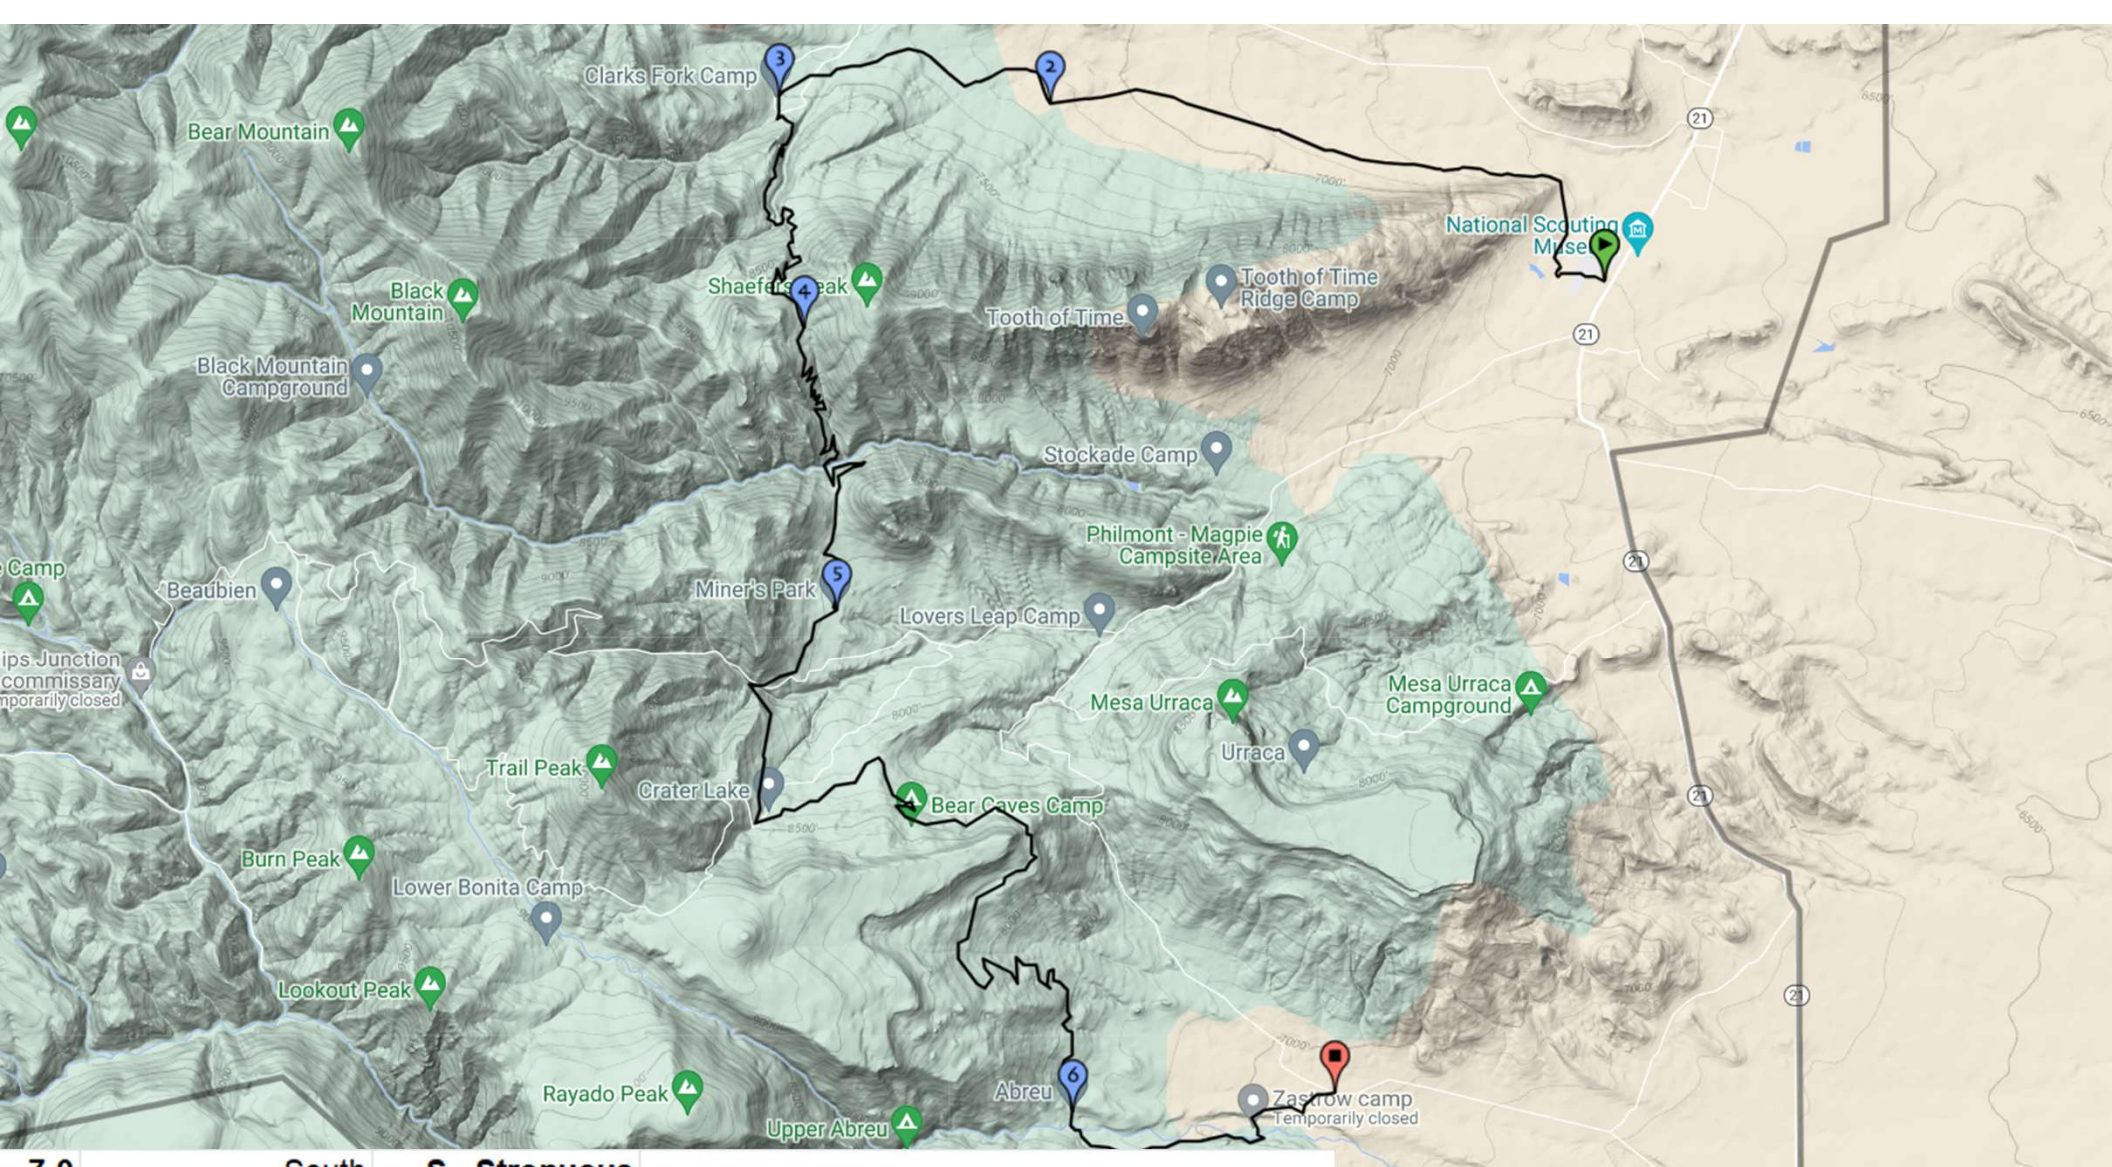

7-1		North C - Challenging			
Day	Camp	Distance	Gain	Loss	
		Miles	Feet	Feet	
1	Base Camp				Opening Campfire
2	House Canyon	2.7	612	129	T-Rex Track, Ranger Training, Trail Camp
3	INDIAN WRITINGS	3.2	337	553	Archaeology, Atlati Darts, Petroglyph Tour
4	Elkhorn	9.4	2807	1309	Hark Peak, Western Lore, Cantina, Trail Camp
5	FRENCH HENRY	8.3	2268	1111	Conservation, Tie Making, Mine Tour, Gold Panning, Blacksmithing
6	Touch Me Not Creel	4.2	392	1118	Fur Trapper Rendezous, Muzzle Loading Rifle, Tomahawk, Trail Camp
7	Base Camp	1.7	8	625	Maxwell Trailhead, Closing Campfire
		29.5			

Day	Camp	Distance Miles	Gain Feet	Loss Feet	Activities
1	Base Camp				Opening Campfire
2	Vaca	3.5	956	182	Ranger Training, Trail Camp
3	Deer Lake	3.3	978	104	Shoot 12 Gauge Shotgun, Trail Camp
4	SAWMILL	8.9	1900	953	Shoot .30-06 Rifle
5	CIMARRONCITO	9.9	1522	2576	Conservation, Gold Panning Rock Climbing, Western Lore, Chuckwagon
6	CLARKS FORK	3.2	169	800	Dinner, Campfire
7	Base Camp	12.0	2766	3583	Shaefers Peak, Tooth of Time, Closing Campfire
		40.8			

7-9		South	S - Strenuous		
Day	Camp	Distance	Gain	Loss	
1	Base Camp	Miles	Feet	Feet	Opening Campfire
2	Heck Meadow	4.0	535	111	Ranger Training, Trail Camp
3	CLARKS FORK	2.4	543	100	Western Lore, Hose Rides, Chuckwagon Dinner, Campfire
4	Shaefer's Pass	10.0	3597	2393	Shaefer's Peak, Too of Time, Trail Camp
5	MINERS PARK	3.3	337	1089	Conservation, Rock Climbing, Climbing Gym
6	ABREU	6.9	827	1606	Homestead, Cantina, Mexican Dinner
7	Base Camp	5.7	69	785	Zastron Trailhead, Closing Campfire
		32.3			