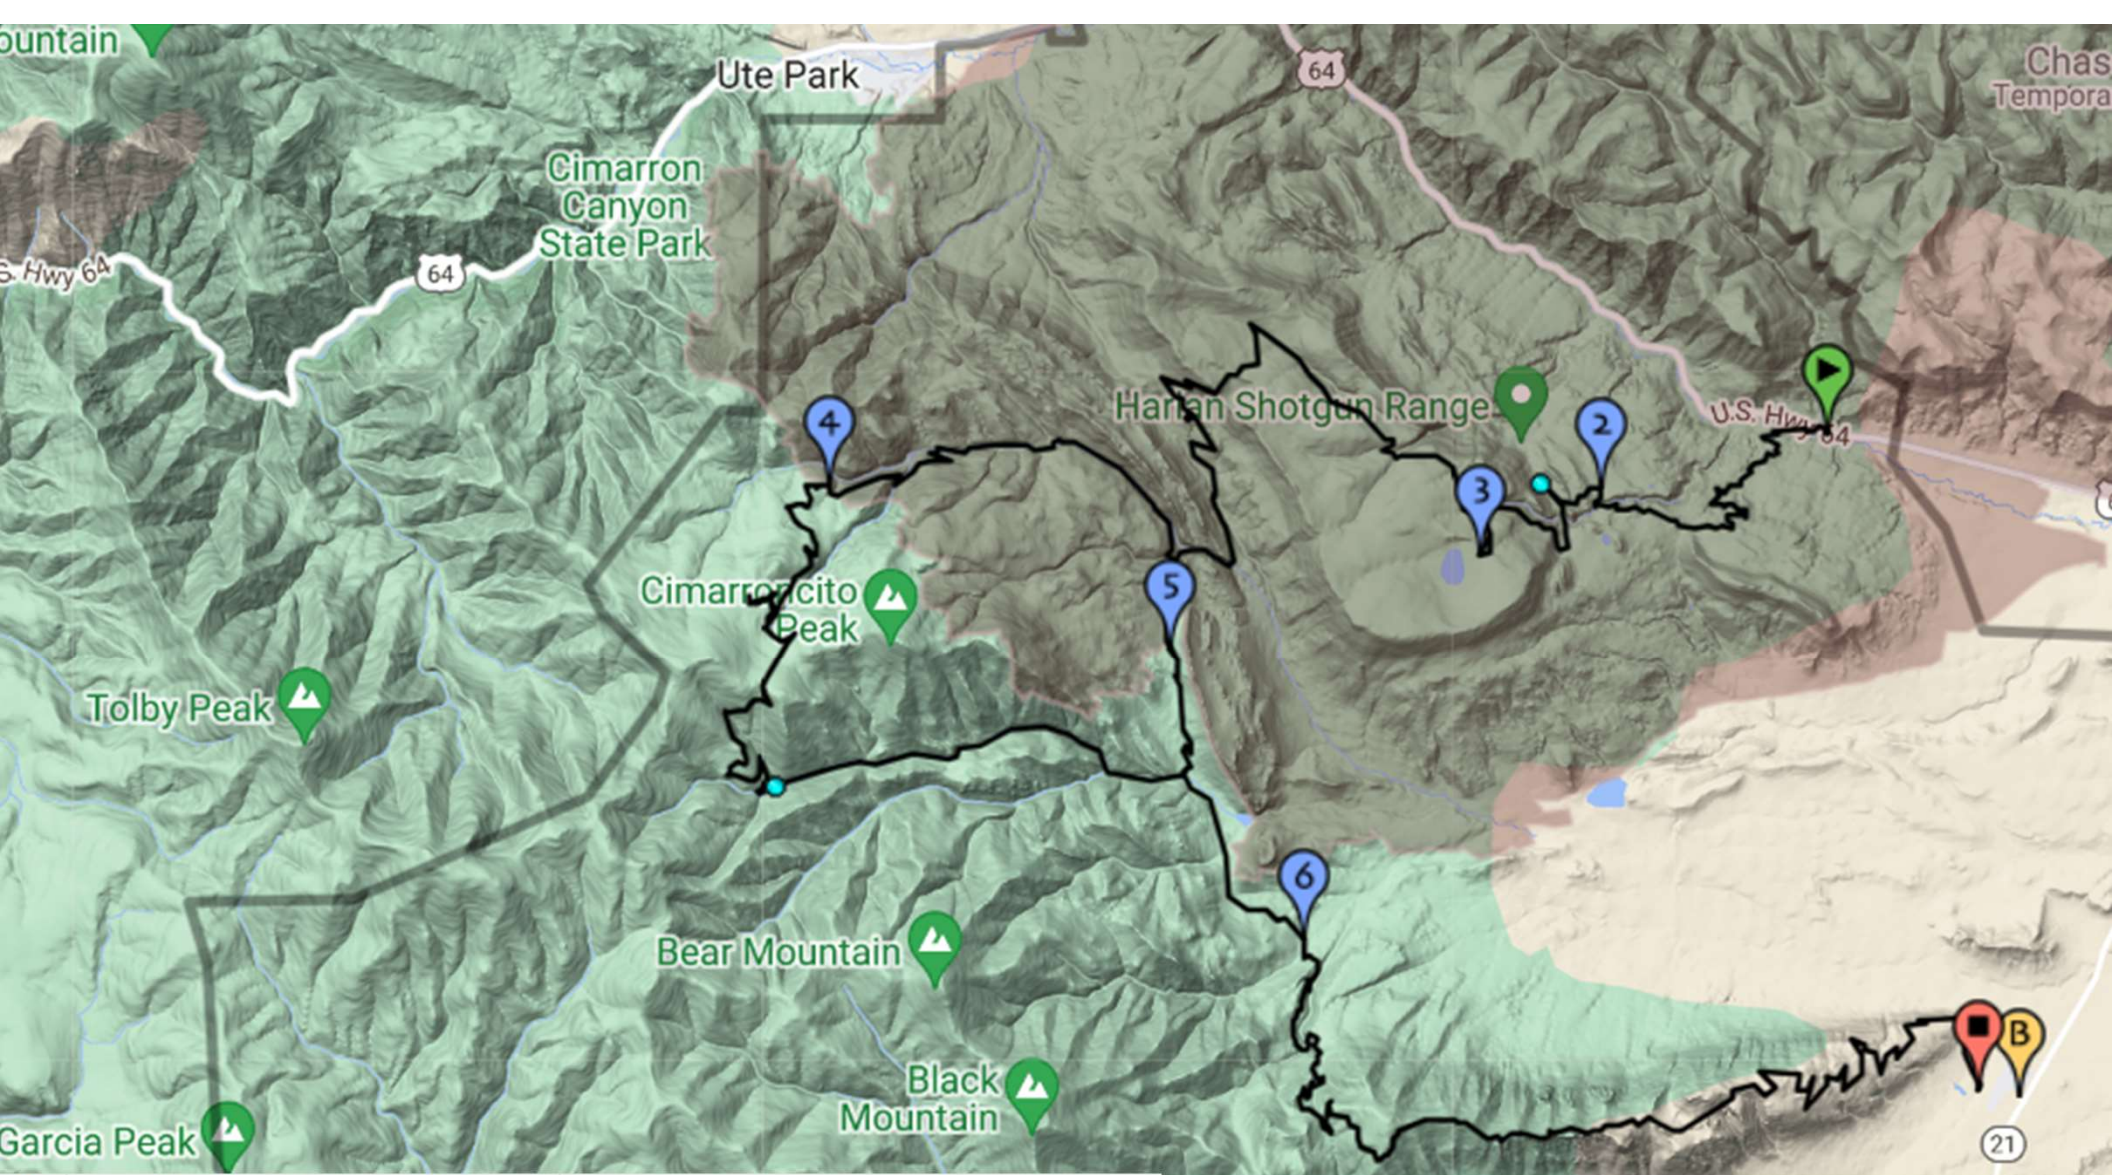

7-7	South	R - Rugged			
Day	Camp	Distance	Gain	Loss	
1	Base Camp	Miles	Feet	Feet	Opening Campfire
2	Rimrock Park	2.7	481	40	Ranger Training, Trail Camp
3	Lower Bonito	4.7	1921	390	New Mexican Homestead, Trail Camp
4	BEAUBEIN	6.6	976	654	Conservation, Webster Pass, Fish Camp, Western Lore, Horse Rides, Chuckwagon
5	BLACK MOUNTAIN	3.4	665	965	Civil War Camp, Muzzle Loading Rifle
6	Shaefer's Pass	8.4	922	1218	Blacksmithing, Trail Camp
7	Base Camp	9.8	1443	3461	Tooth of Time
		35.6			

7-1		North C - Challenging			
Day	Camp	Distance	Gain	Loss	
		Miles	Feet	Feet	
1	Base Camp				Opening Campfire
2	House Canyon	2.7	612	129	T-Rex Track, Ranger Training, Trail Camp
3	INDIAN WRITINGS	3.2	337	553	Archaeology, Atlati Darts, Petroglyph Tour
4	Elkhorn	9.4	2807	1309	Hark Peak, Western Lore, Cantina, Trail Camp
5	FRENCH HENRY	8.3	2268	1111	Conservation, Tie Making, Mine Tour, Gold Panning, Blacksmithing
6	Touch Me Not Creel	4.2	392	1118	Fur Trapper Rendezous, Muzzle Loading Rifle, Tomahawk, Trail Camp
7	Base Camp	1.7	8	625	Maxwell Trailhead, Closing Campfire
		29.5			

7-9		South	S - Strenuous		
Day	Camp	Distance	Gain	Loss	
1	Base Camp	Miles	Feet	Feet	Opening Campfire
2	Heck Meadow	4.0	535	111	Ranger Training, Trail Camp
3	CLARKS FORK	2.4	543	100	Western Lore, Hose Rides, Chuckwagon Dinner, Campfire
4	Shaefer's Pass	10.0	3597	2393	Shaefer's Peak, Too of Time, Trail Camp
5	MINERS PARK	3.3	337	1089	Conservation, Rock Climbing, Climbing Gym
6	ABREU	6.9	827	1606	Homestead, Cantina, Mexican Dinner
7	Base Camp	5.7	69	785	Zastron Trailhead, Closing Campfire
		32.3			