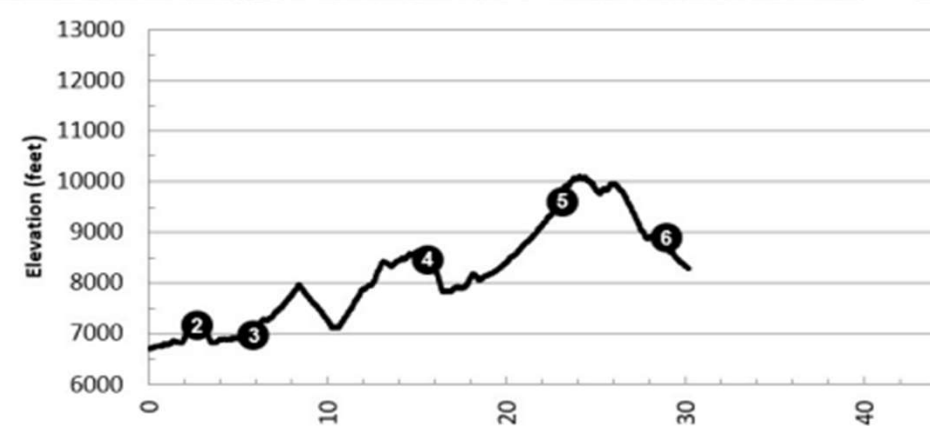

7-1		North C - Challenging			
Day	Camp	Distance	Gain	Loss	
		Miles	Feet	Feet	
1	Base Camp				Opening Campfire
2	House Canyon	2.7	612	129	T-Rex Track, Ranger Training, Trail Camp
3	INDIAN WRITINGS	3.2	337	553	Archaeology, Atlati Darts, Petroglyph Tour
4	Elkhorn	9.4	2807	1309	Hark Peak, Western Lore, Cantina, Trail Camp
5	FRENCH HENRY	8.3	2268	1111	Conservation, Tie Making, Mine Tour, Gold Panning, Blacksmithing
6	Touch Me Not Creel	4.2	392	1118	Fur Trapper Rendezous, Muzzle Loading Rifle, Tomahawk, Trail Camp
7	Base Camp	1.7	8	625	Maxwell Trailhead, Closing Campfire
		29.5