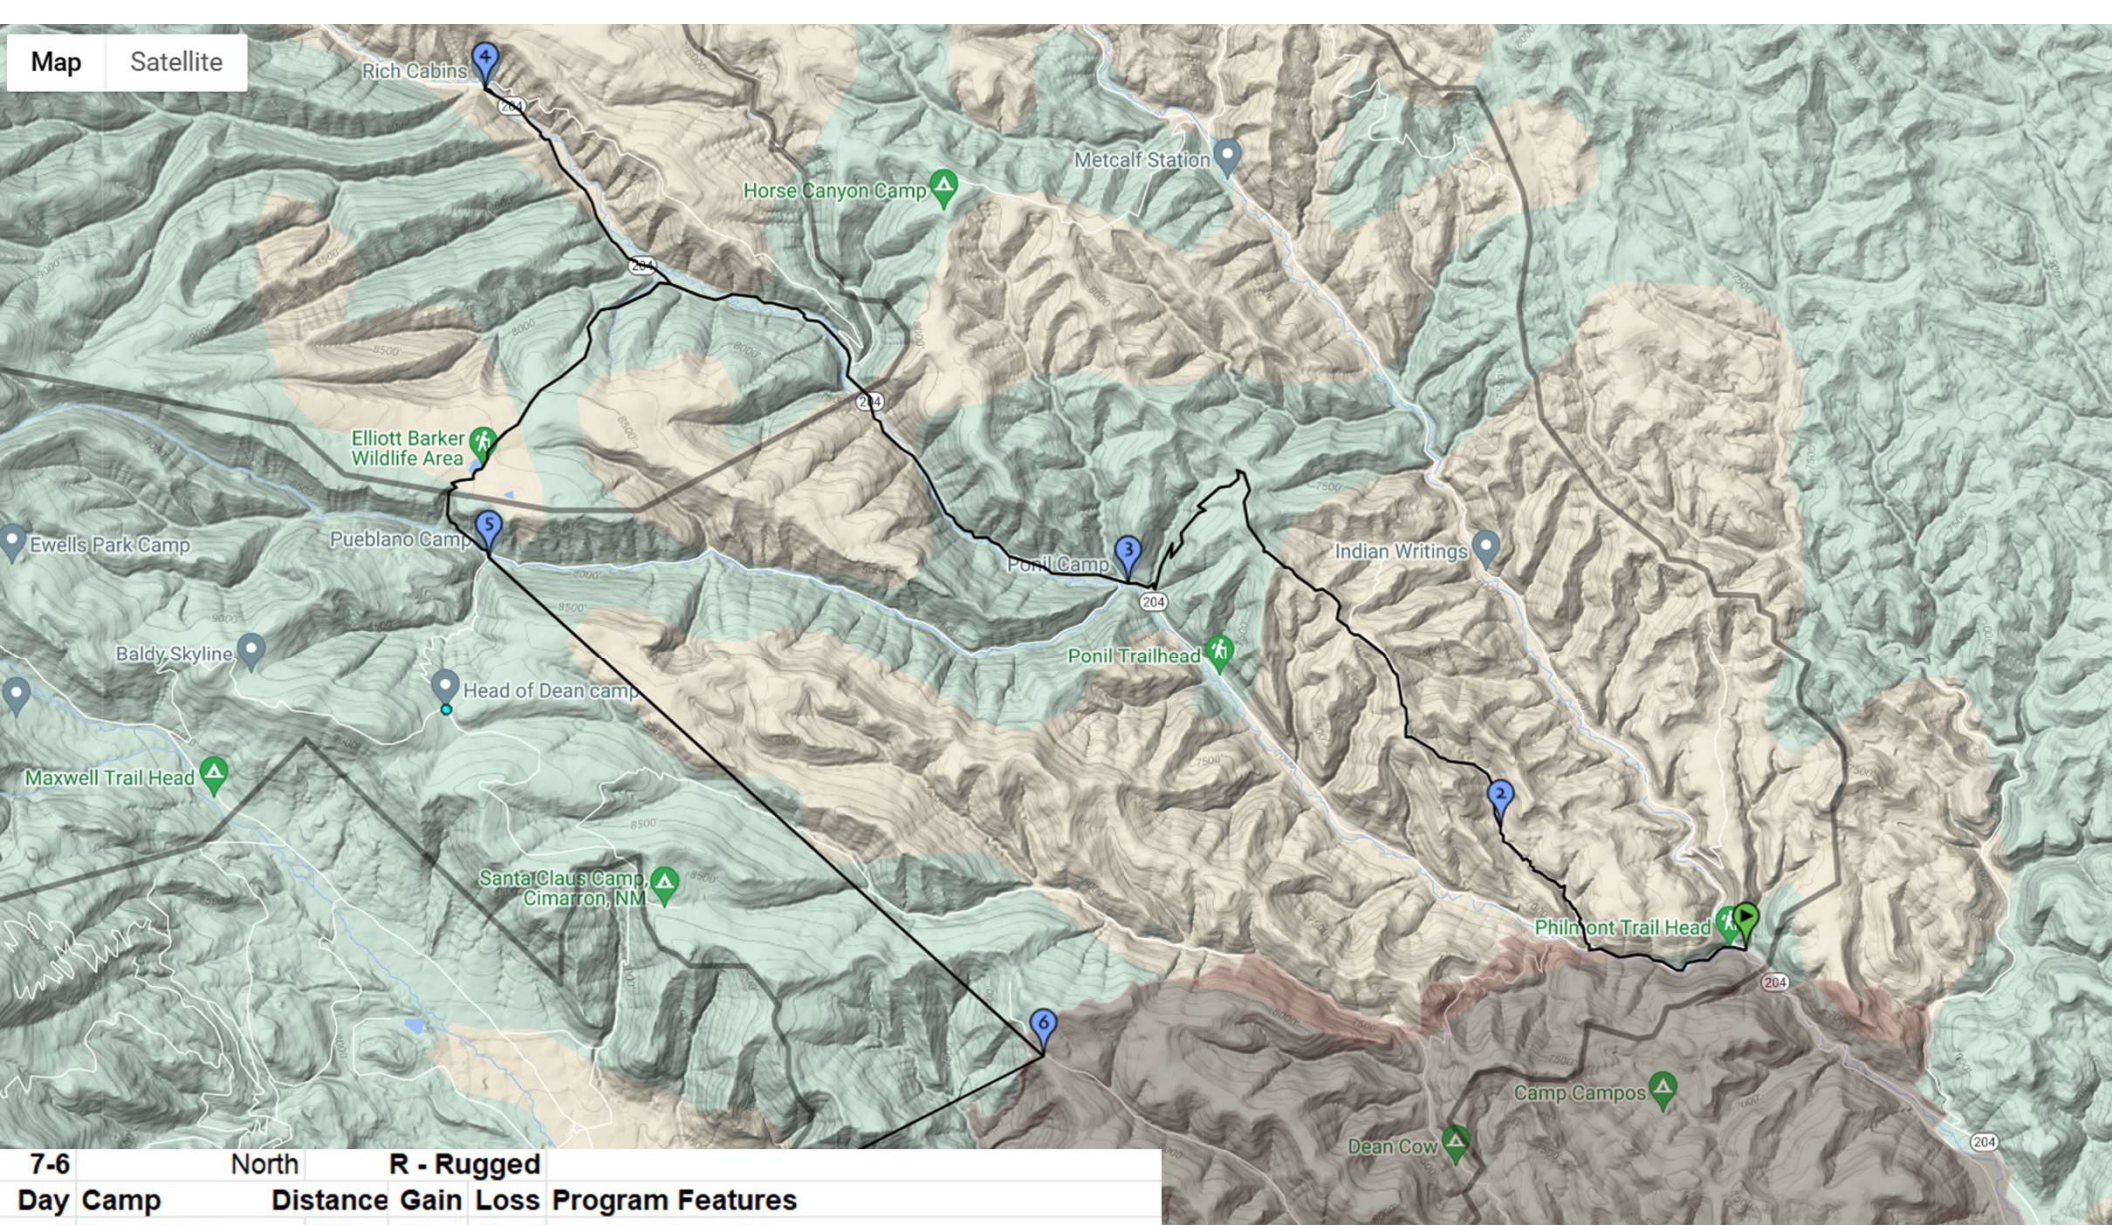

7-4	North	R - Rugged			
Day	Camp	Distance	Gain	Loss	
1	Base Camp	Miles	Feet	Feet	Opening Campfire
2	Bluestern	3.7	1162	307	Ranger Training, Western Lore, Cantina, Trail Camp
3	Baldy Skyline	8.8	2074	940	Conservation, Challenge Course, Trail Camp
4	BALDY TOWN	5.7	1409	620	Blacksmithing, Mine Tour, Gold Panning
5	BALDY TOWN	10.0	3530	3529	Baldy Mountain, Mining History, Trail Camp
6	MIRANDA	2.7	129	1124	Fur Trapper Rendevous, Muzzle Loading Rifles, Tomahawks
7	Base Camp	2.0	41	924	Maxwell Trailhead, Closing Campfire
		32.9			

7-3		North C - Challenging			
Day	Camp	Distance	Gain	Loss	
		Miles	Feet	Feet	
1	Base Camp				Opening Campfire
2	Flume Canyon	4.7	1473	755	Ranger Training, Western Lore, Cantina, Trail Camp
3	HEAD OF DEAN	5.2	1489	500	Conservation
4	Ewells Park	4.6	996	298	Challenge Course, Trail Camp
5	Ewells Park	8.6	3172	2169	Baldy Mountain, Mining History, Trail Camp
6	MIRANDA	2.1	116	659	Fur Trapper Rendexvous, Muzzle Loading Rifles, Tomahawks
7	Base Camp	1.9	41	924	Maxwell Trailhead, Closing Campfire
		27.1			

7-1		North C - Challenging			
Day	Camp	Distance	Gain	Loss	
		Miles	Feet	Feet	
1	Base Camp				Opening Campfire
2	House Canyon	2.7	612	129	T-Rex Track, Ranger Training, Trail Camp
3	INDIAN WRITINGS	3.2	337	553	Archaeology, Atlati Darts, Petroglyph Tour
4	Elkhorn	9.4	2807	1309	Hark Peak, Western Lore, Cantina, Trail Camp
5	FRENCH HENRY	8.3	2268	1111	Conservation, Tie Making, Mine Tour, Gold Panning, Blacksmithing
6	Touch Me Not Creel	4.2	392	1118	Fur Trapper Rendezous, Muzzle Loading Rifle, Tomahawk, Trail Camp
7	Base Camp	1.7	8	625	Maxwell Trailhead, Closing Campfire
		29.5			