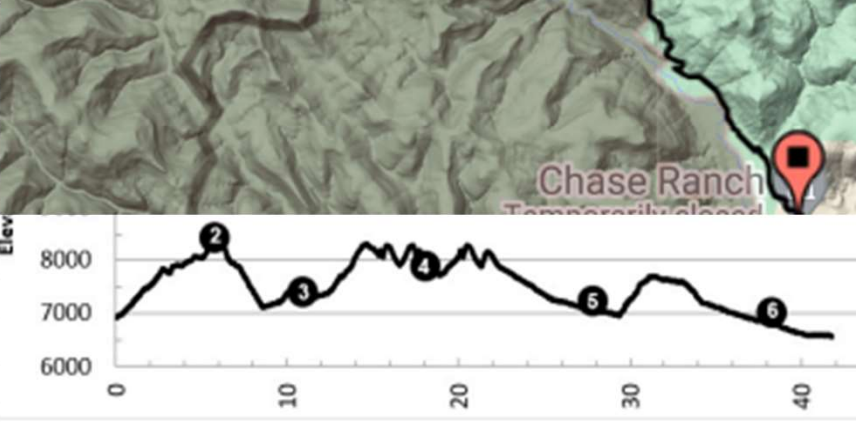

7-11		North	S - Strenuous		
Day	Camp	Distance	Gain	Loss	
		Miles	Feet	Feet	
1	Base Camp				Opening Campfire
2	Dean Skyline	5.4	1675	158	Ranger Training, Trail Camp
3	Sioux	4.3	389	1455	Western Lore, Cantina, Trail Camp
					Conservation, Homesteading, Cabin Tour,
4	DAN BEARD	7.7	1559	1018	Challenger Course
5	METCALF STATION	4.7	325	1006	Railroading, Blacksmithing, Campfire
6	CHASE COW	9.8	1120	1276	Rock Climbing, Bouldering
7	Base Camp	6.1	311	788	Chase Ranch Trailhead, Closing Campfire
		38.0