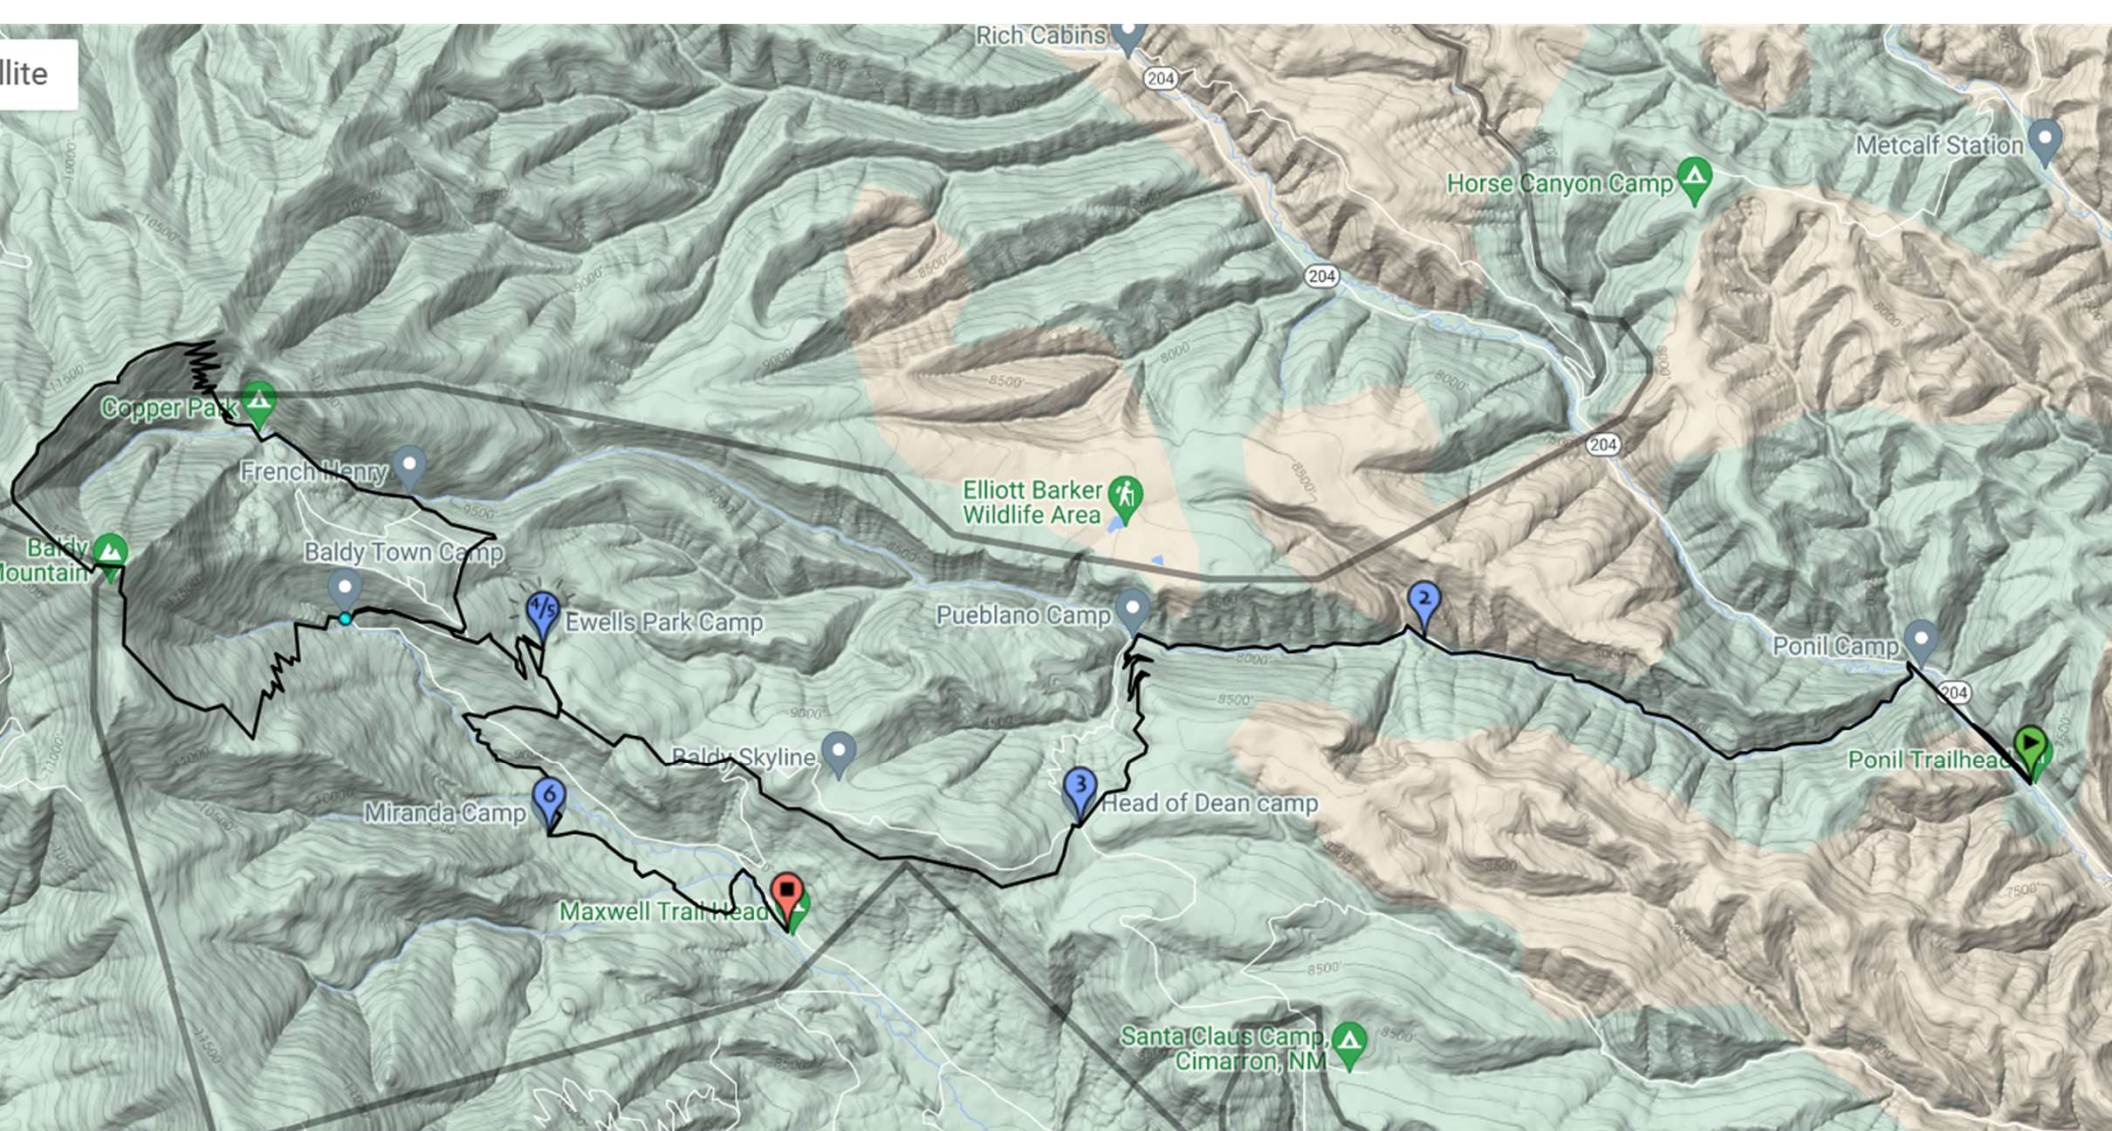

7-4	North	R - Rugged			
Day	Camp	Distance	Gain	Loss	
1	Base Camp	Miles	Feet	Feet	Opening Campfire
2	Bluestern	3.7	1162	307	Ranger Training, Western Lore, Cantina, Trail Camp
3	Baldy Skyline	8.8	2074	940	Conservation, Challenge Course, Trail Camp
4	BALDY TOWN	5.7	1409	620	Blacksmithing, Mine Tour, Gold Panning
5	BALDY TOWN	10.0	3530	3529	Baldy Mountain, Mining History, Trail Camp
6	MIRANDA	2.7	129	1124	Fur Trapper Rendevous, Muzzle Loading Rifles, Tomahawks
7	Base Camp	2.0	41	924	Maxwell Trailhead, Closing Campfire
		32.9			

7-3		North C - Challenging			
Day	Camp	Distance	Gain	Loss	
		Miles	Feet	Feet	
1	Base Camp				Opening Campfire
2	Flume Canyon	4.7	1473	755	Ranger Training, Western Lore, Cantina, Trail Camp
3	HEAD OF DEAN	5.2	1489	500	Conservation
4	Ewells Park	4.6	996	298	Challenge Course, Trail Camp
5	Ewells Park	8.6	3172	2169	Baldy Mountain, Mining History, Trail Camp
6	MIRANDA	2.1	116	659	Fur Trapper Rendexvous, Muzzle Loading Rifles, Tomahawks
7	Base Camp	1.9	41	924	Maxwell Trailhead, Closing Campfire
		27.1			

7-1		North C - Challenging			
Day	Camp	Distance	Gain	Loss	
		Miles	Feet	Feet	
1	Base Camp				Opening Campfire
2	House Canyon	2.7	612	129	T-Rex Track, Ranger Training, Trail Camp
3	INDIAN WRITINGS	3.2	337	553	Archaeology, Atlati Darts, Petroglyph Tour
4	Elkhorn	9.4	2807	1309	Hark Peak, Western Lore, Cantina, Trail Camp
5	FRENCH HENRY	8.3	2268	1111	Conservation, Tie Making, Mine Tour, Gold Panning, Blacksmithing
6	Touch Me Not Creel	4.2	392	1118	Fur Trapper Rendezous, Muzzle Loading Rifle, Tomahawk, Trail Camp
7	Base Camp	1.7	8	625	Maxwell Trailhead, Closing Campfire
		29.5			