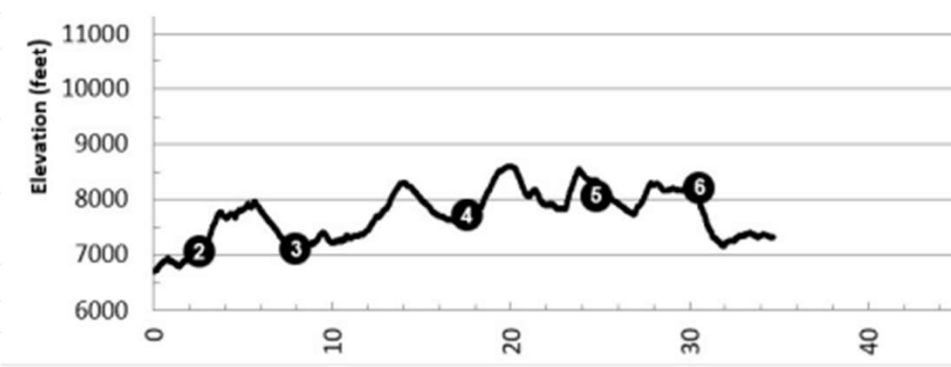

7-6		North		R - Rugged		
Day	Camp	Distance	Gain	Loss	Program Features	
		Miles	Feet	Feet		
1	Base Camp				Opening Campfire	
2	McBride Canyon	2.6	707	300	Ranger Training, Trail Camp	
3	PONIL	5.2	1124	1074	Climb Hart Peak, Western Lore, Cowboy Action Shooting, Cantina, Chuckwagon Dinner	
4	RICK CABINS	6.7	1127	563	Conservation, Homesteading, Cabin Tour, Campfire	
5	PUEBLANO	5.1	1148	783	Climb Wilson Mesa, Tie Making & Crosscut Saws, Spar Pole Climbing, Campfire	
6	Black Jacks	9.0	1467	1331	Challenge Course, Trail Camp	
7	Base Camp	5.6	529	1411	Archery or Laser Shooting	
		34.2