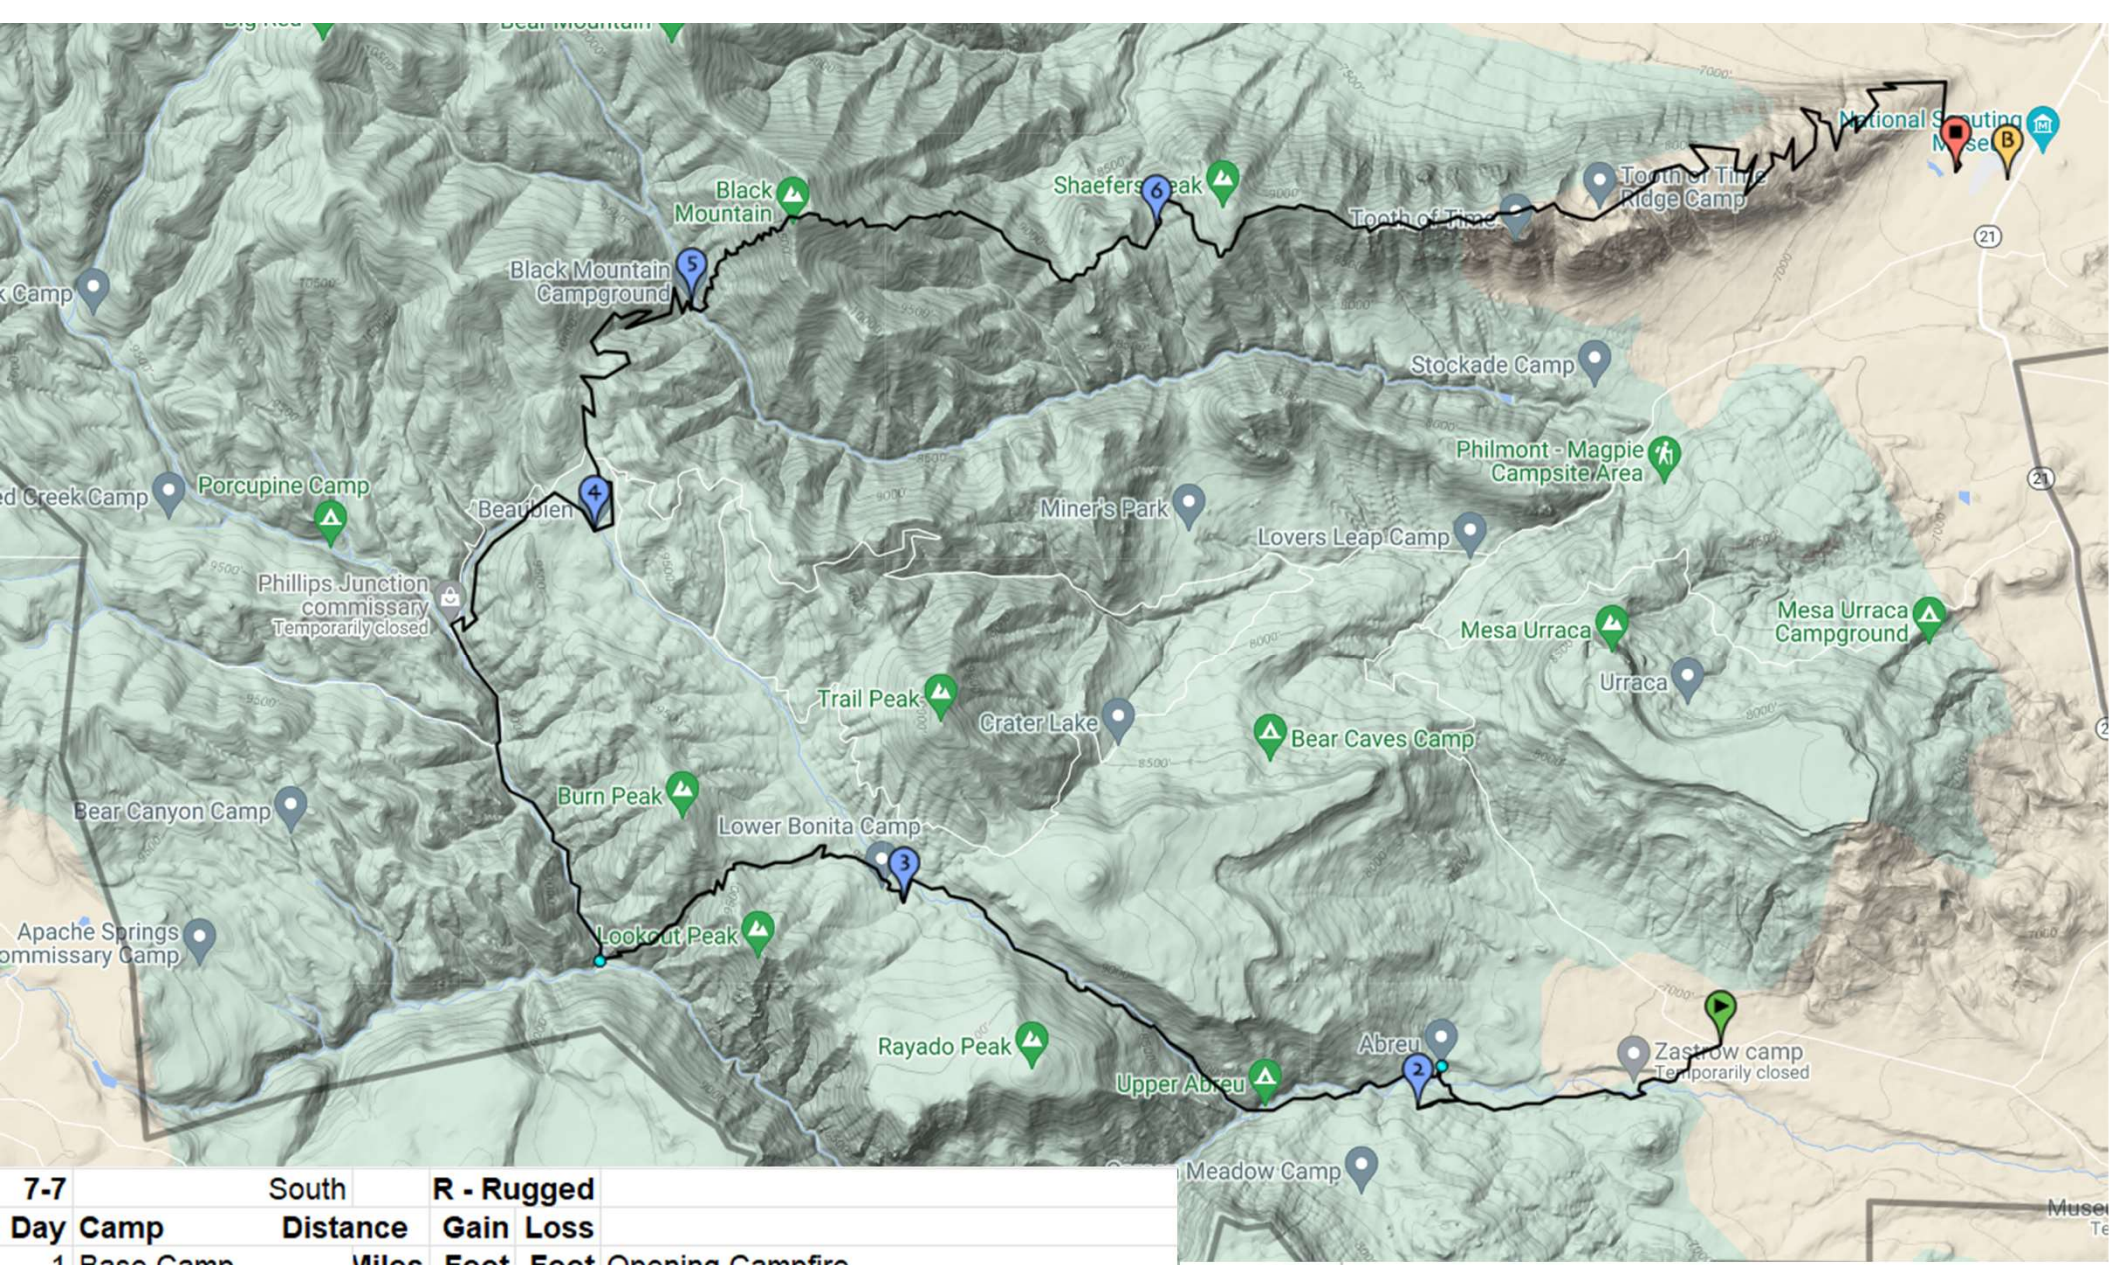

7-7	South	R - Rugged			
Day	Camp	Distance	Gain	Loss	
1	Base Camp	Miles	Feet	Feet	Opening Campfire
2	Rimrock Park	2.7	481	40	Ranger Training, Trail Camp
3	Lower Bonito	4.7	1921	390	New Mexican Homestead, Trail Camp
4	BEAUBEIN	6.6	976	654	Conservation, Webster Pass, Fish Camp, Western Lore, Horse Rides, Chuckwagon
5	BLACK MOUNTAIN	3.4	665	965	Civil War Camp, Muzzle Loading Rifle
6	Shaefer's Pass	8.4	922	1218	Blacksmithing, Trail Camp
7	Base Camp	9.8	1443	3461	Tooth of Time
		35.6