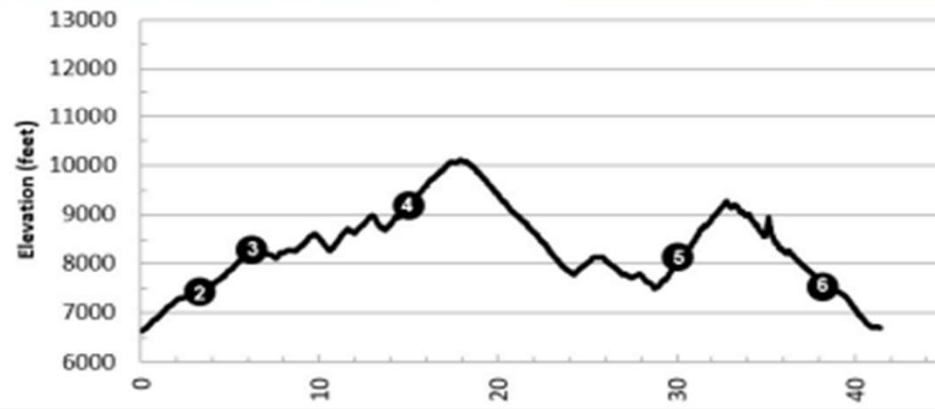

Day	Camp	Distance Miles	Gain Feet	Loss Feet	Activities
1	Base Camp				Opening Campfire
2	Vaca	3.5	956	182	Ranger Training, Trail Camp
3	Deer Lake	3.3	978	104	Shoot 12 Gauge Shotgun, Trail Camp
4	SAWMILL	8.9	1900	953	Shoot .30-06 Rifle
5	CIMARRONCITO	9.9	1522	2576	Conservation, Gold Panning Rock Climbing, Western Lore, Chuckwagon
6	CLARKS FORK	3.2	169	800	Dinner, Campfire
7	Base Camp	12.0	2766	3583	Shaefers Peak, Tooth of Time, Closing Campfire
		40.8