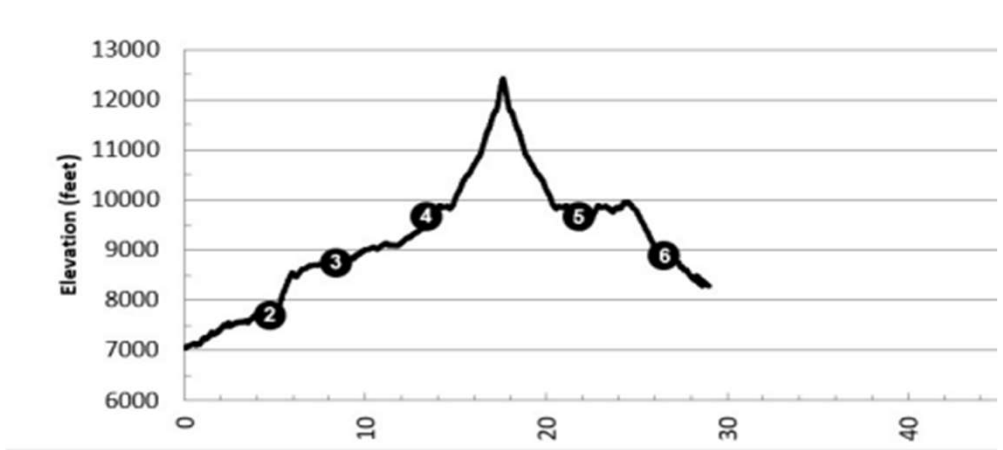

7-3		North C - Challenging			
Day	Camp	Distance	Gain	Loss	
		Miles	Feet	Feet	
1	Base Camp				Opening Campfire
2	Flume Canyon	4.7	1473	755	Ranger Training, Western Lore, Cantina, Trail Camp
3	HEAD OF DEAN	5.2	1489	500	Conservation
4	Ewells Park	4.6	996	298	Challenge Course, Trail Camp
5	Ewells Park	8.6	3172	2169	Baldy Mountain, Mining History, Trail Camp
6	MIRANDA	2.1	116	659	Fur Trapper Rendexvous, Muzzle Loading Rifles, Tomahawks
7	Base Camp	1.9	41	924	Maxwell Trailhead, Closing Campfire
		27.1