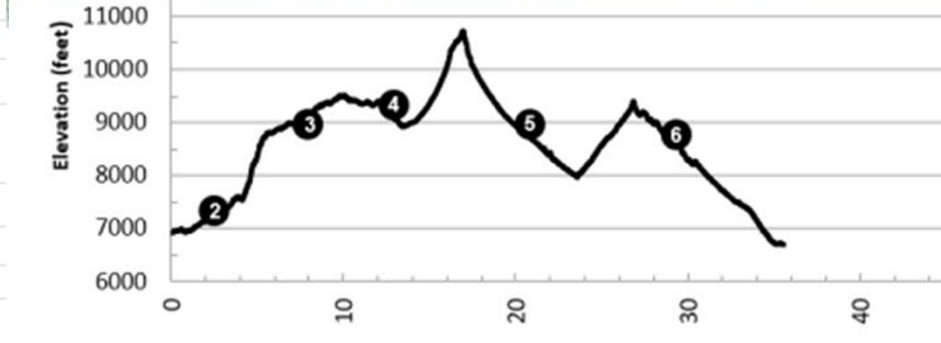

7-7	South	R - Rugged			
Day	Camp	Distance	Gain	Loss	
1	Base Camp	Miles	Feet	Feet	Opening Campfire
2	Rimrock Park	2.7	481	40	Ranger Training, Trail Camp
3	Lower Bonito	4.7	1921	390	New Mexican Homestead, Trail Camp
4	BEAUBEIN	6.6	976	654	Conservation, Webster Pass, Fish Camp, Western Lore, Horse Rides, Chuckwagon
5	BLACK MOUNTAIN	3.4	665	965	Civil War Camp, Muzzle Loading Rifle
6	Shaefer's Pass	8.4	922	1218	Blacksmithing, Trail Camp
7	Base Camp	9.8	1443	3461	Tooth of Time
		35.6