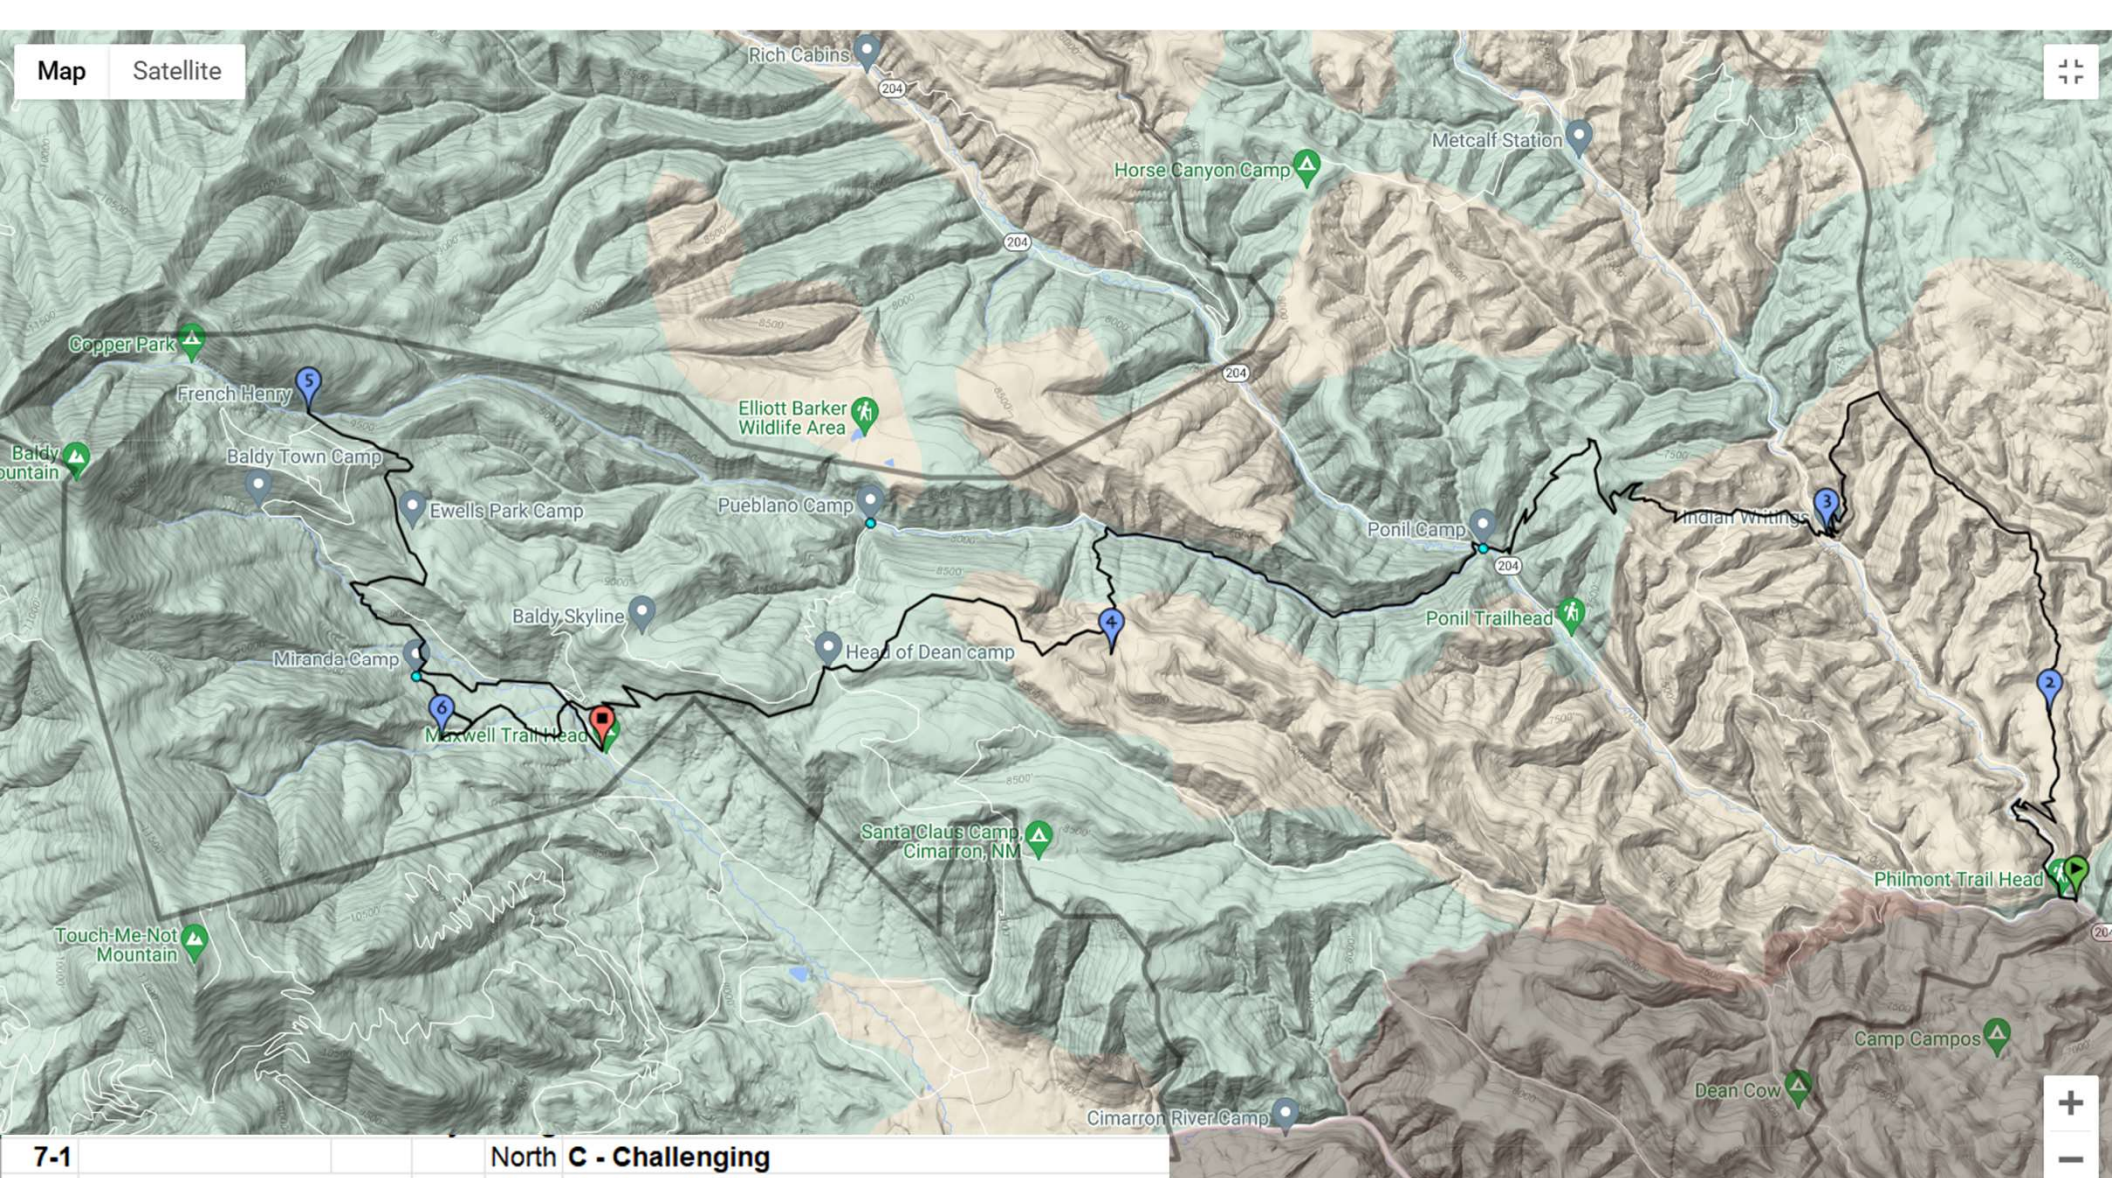

7-3		North C - Challenging			
Day	Camp	Distance	Gain	Loss	
		Miles	Feet	Feet	
1	Base Camp				Opening Campfire
2	Flume Canyon	4.7	1473	755	Ranger Training, Western Lore, Cantina, Trail Camp
3	HEAD OF DEAN	5.2	1489	500	Conservation
4	Ewells Park	4.6	996	298	Challenge Course, Trail Camp
5	Ewells Park	8.6	3172	2169	Baldy Mountain, Mining History, Trail Camp
6	MIRANDA	2.1	116	659	Fur Trapper Rendexvous, Muzzle Loading Rifles, Tomahawks
7	Base Camp	1.9	41	924	Maxwell Trailhead, Closing Campfire
		27.1			

7-1		North C - Challenging			
Day	Camp	Distance	Gain	Loss	
		Miles	Feet	Feet	
1	Base Camp				Opening Campfire
2	House Canyon	2.7	612	129	T-Rex Track, Ranger Training, Trail Camp
3	INDIAN WRITINGS	3.2	337	553	Archaeology, Atlati Darts, Petroglyph Tour
4	Elkhorn	9.4	2807	1309	Hark Peak, Western Lore, Cantina, Trail Camp
5	FRENCH HENRY	8.3	2268	1111	Conservation, Tie Making, Mine Tour, Gold Panning, Blacksmithing
6	Touch Me Not Creel	4.2	392	1118	Fur Trapper Rendezous, Muzzle Loading Rifle, Tomahawk, Trail Camp
7	Base Camp	1.7	8	625	Maxwell Trailhead, Closing Campfire
		29.5			

Day	Camp	Distance Miles	Gain Feet	Loss Feet	Activities
1	Base Camp				Opening Campfire
2	Vaca	3.5	956	182	Ranger Training, Trail Camp
3	Deer Lake	3.3	978	104	Shoot 12 Gauge Shotgun, Trail Camp
4	SAWMILL	8.9	1900	953	Shoot .30-06 Rifle
5	CIMARRONCITO	9.9	1522	2576	Conservation, Gold Panning Rock Climbing, Western Lore, Chuckwagon
6	CLARKS FORK	3.2	169	800	Dinner, Campfire
7	Base Camp	12.0	2766	3583	Shaefers Peak, Tooth of Time, Closing Campfire
		40.8			