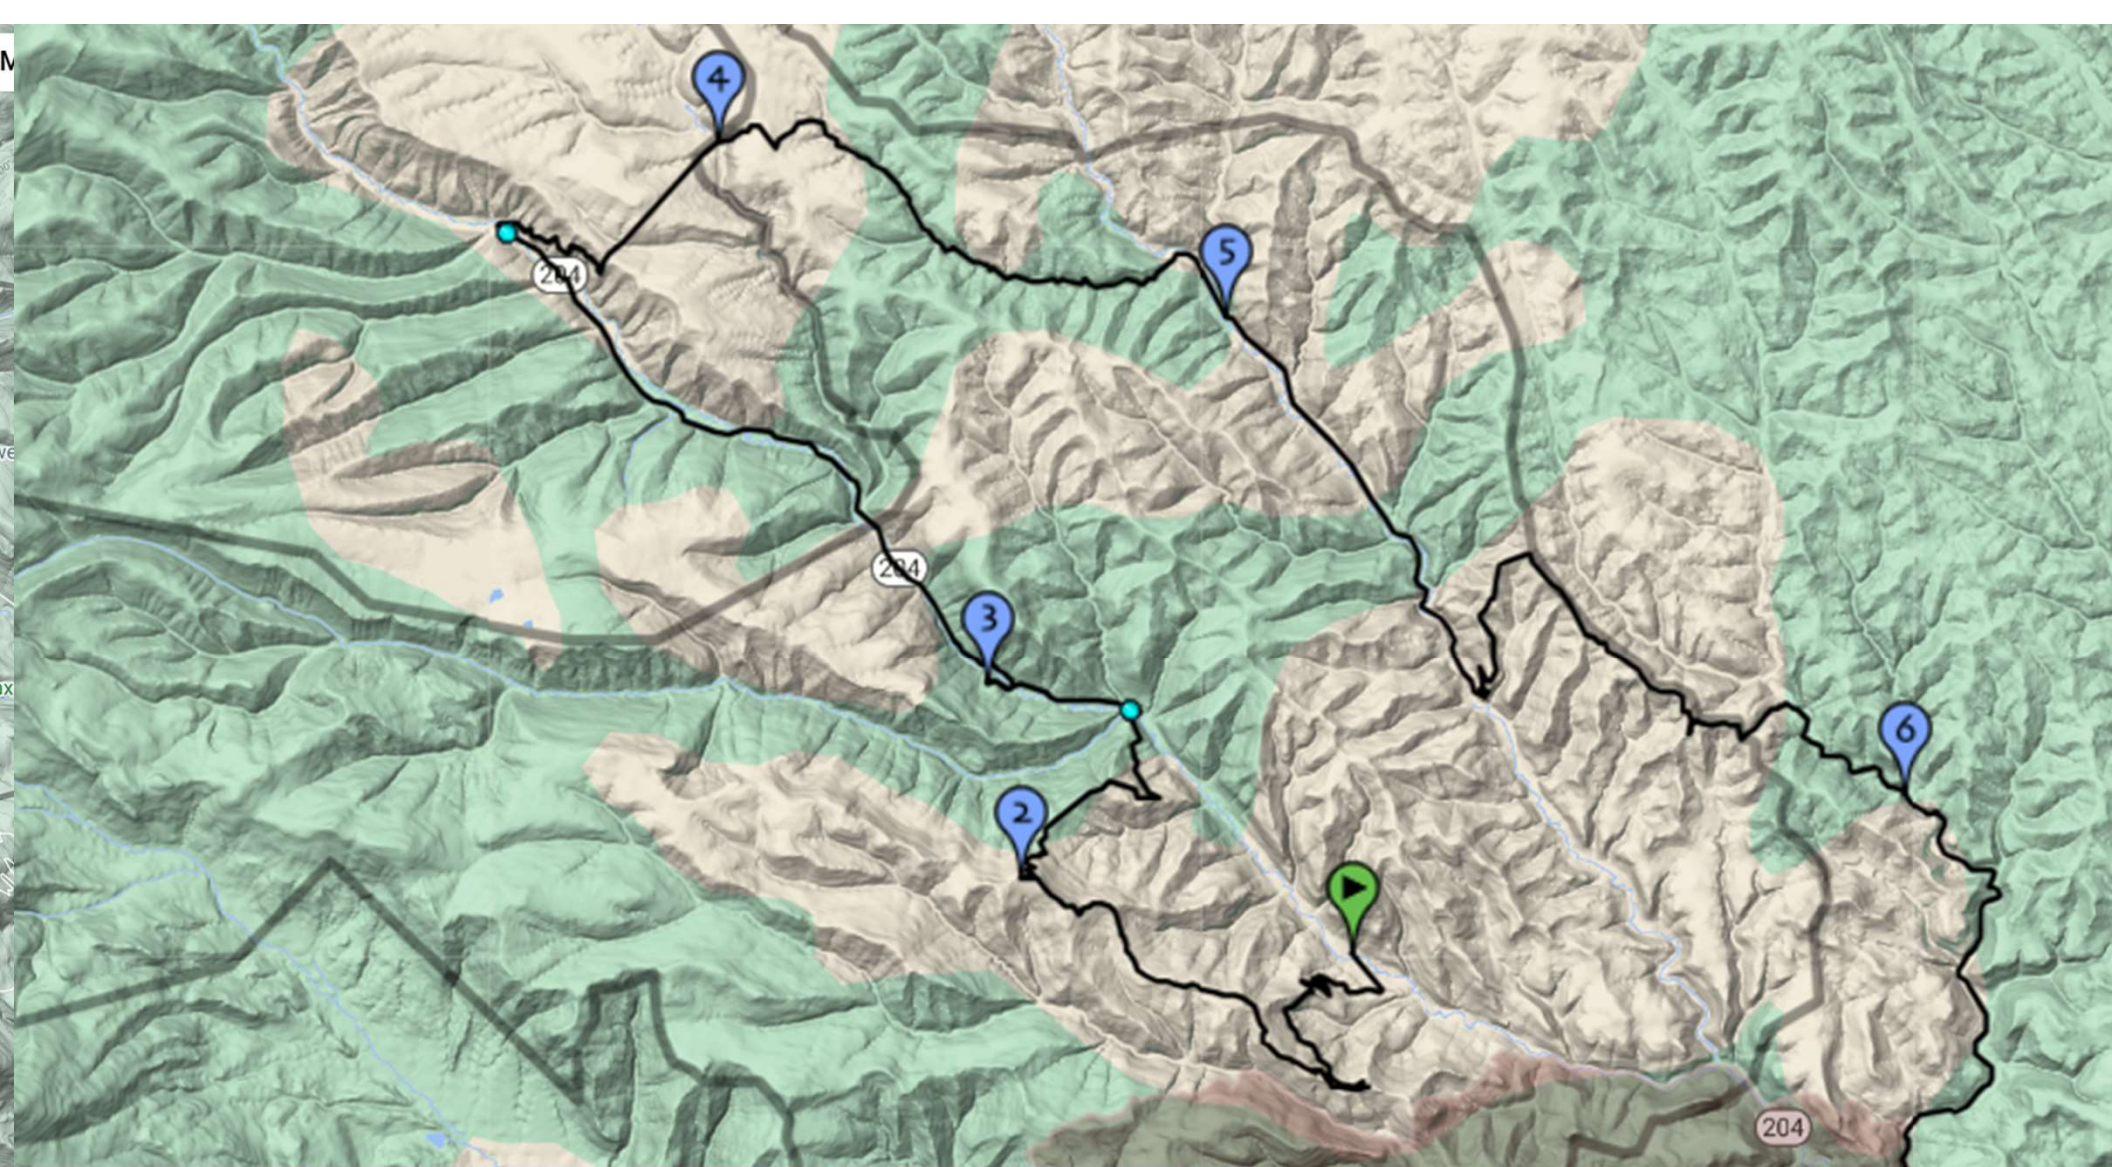

7-7	South	R - Rugged			
Day	Camp	Distance	Gain	Loss	
1	Base Camp	Miles	Feet	Feet	Opening Campfire
2	Rimrock Park	2.7	481	40	Ranger Training, Trail Camp
3	Lower Bonito	4.7	1921	390	New Mexican Homestead, Trail Camp
4	BEAUBEIN	6.6	976	654	Conservation, Webster Pass, Fish Camp, Western Lore, Horse Rides, Chuckwagon
5	BLACK MOUNTAIN	3.4	665	965	Civil War Camp, Muzzle Loading Rifle
6	Shaefer's Pass	8.4	922	1218	Blacksmithing, Trail Camp
7	Base Camp	9.8	1443	3461	Tooth of Time
		35.6			

7-1		North C - Challenging			
Day	Camp	Distance	Gain	Loss	
		Miles	Feet	Feet	
1	Base Camp				Opening Campfire
2	House Canyon	2.7	612	129	T-Rex Track, Ranger Training, Trail Camp
3	INDIAN WRITINGS	3.2	337	553	Archaeology, Atlati Darts, Petroglyph Tour
4	Elkhorn	9.4	2807	1309	Hark Peak, Western Lore, Cantina, Trail Camp
5	FRENCH HENRY	8.3	2268	1111	Conservation, Tie Making, Mine Tour, Gold Panning, Blacksmithing
6	Touch Me Not Creel	4.2	392	1118	Fur Trapper Rendezous, Muzzle Loading Rifle, Tomahawk, Trail Camp
7	Base Camp	1.7	8	625	Maxwell Trailhead, Closing Campfire
		29.5			

Day	Camp	Distance Miles	Gain Feet	Loss Feet	Activities
1	Base Camp				Opening Campfire
2	Vaca	3.5	956	182	Ranger Training, Trail Camp
3	Deer Lake	3.3	978	104	Shoot 12 Gauge Shotgun, Trail Camp
4	SAWMILL	8.9	1900	953	Shoot .30-06 Rifle
5	CIMARRONCITO	9.9	1522	2576	Conservation, Gold Panning Rock Climbing, Western Lore, Chuckwagon
6	CLARKS FORK	3.2	169	800	Dinner, Campfire
7	Base Camp	12.0	2766	3583	Shaefers Peak, Tooth of Time, Closing Campfire
		40.8			