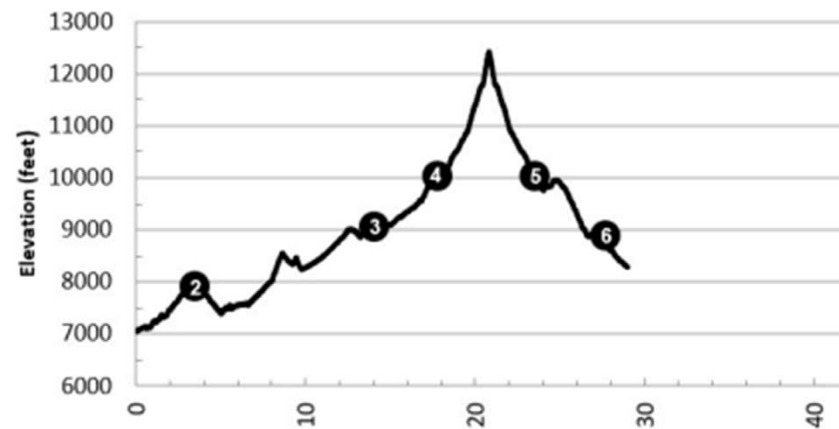

7-4	North	R - Rugged			
Day	Camp	Distance	Gain	Loss	
1	Base Camp	Miles	Feet	Feet	Opening Campfire
2	Bluestern	3.7	1162	307	Ranger Training, Western Lore, Cantina, Trail Camp
3	Baldy Skyline	8.8	2074	940	Conservation, Challenge Course, Trail Camp
4	BALDY TOWN	5.7	1409	620	Blacksmithing, Mine Tour, Gold Panning
5	BALDY TOWN	10.0	3530	3529	Baldy Mountain, Mining History, Trail Camp
6	MIRANDA	2.7	129	1124	Fur Trapper Rendevous, Muzzle Loading Rifles, Tomahawks
7	Base Camp	2.0	41	924	Maxwell Trailhead, Closing Campfire
		32.9			