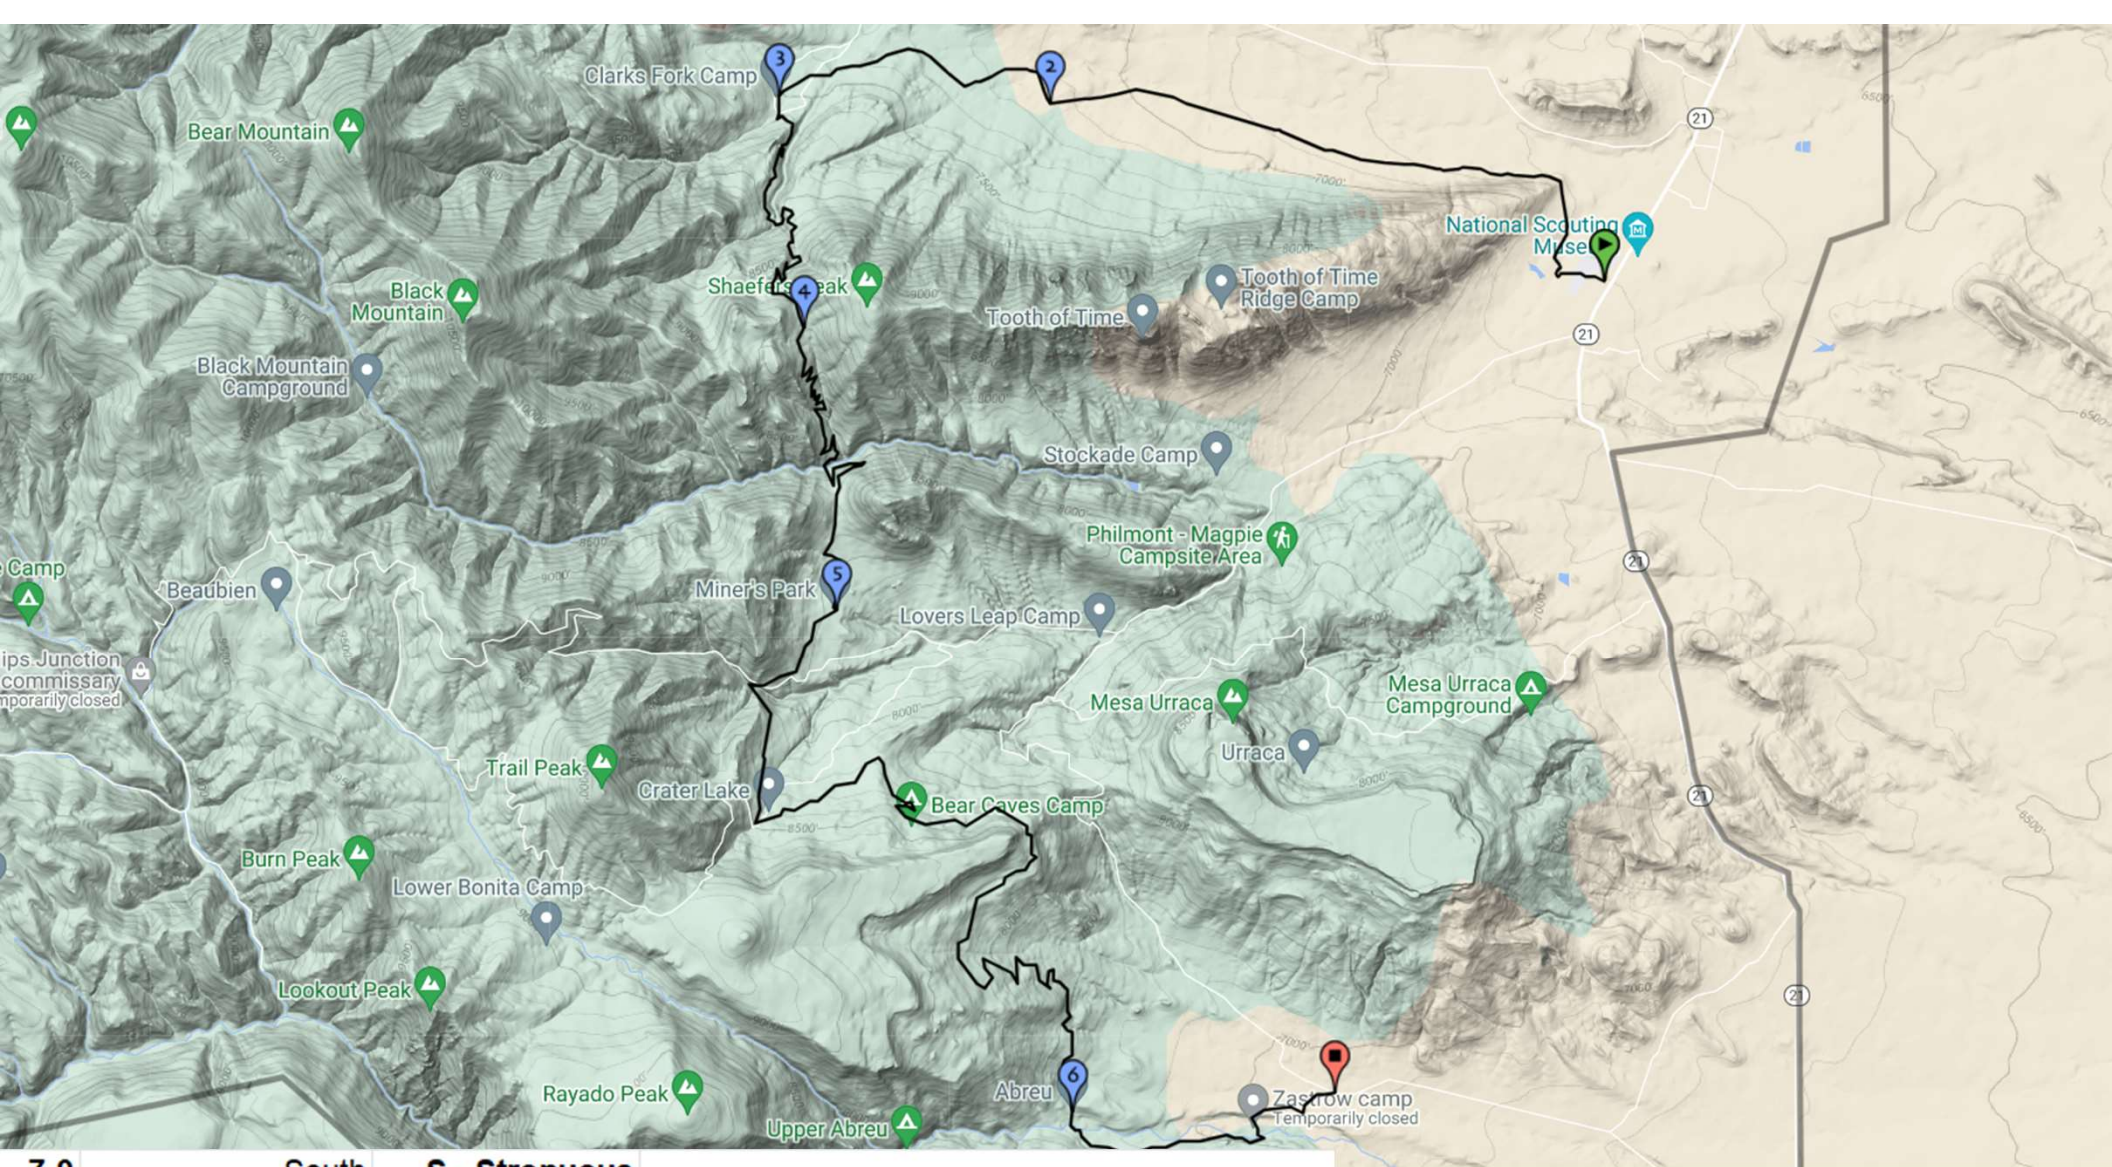

							Trek Difficulty Ranking																		
							Difficulty Rating																		
							miles																		
Crew		721-S																							
Program		Ranking					Highest	Trek No	1	2	3	4	5	6	7	8	9	10	11	12	13	14	15	16	Program
no	Name	Trevor	Adam	Bobby	Max	Eryk	Score	count	8	5	7	7	7	7	5	5	3	5	5	5	2	5	5	5	Count
1	Baldy Mountain	2	1	1	1	1	98%			Yes	Yes													2	
2	Muzzle Loading Rifle		3	2	10	2	54%		Yes		Yes	Yes			Yes	Yes							Yes	6	
3	Shotgun 12 Ga.			4	2	6	42%						Yes									Yes		2	
4	Western Lore / Branding	10	2	7	5	10	42%		Yes	Yes	Yes	Yes	Yes	Yes	Yes	Yes		Yes			Yes	Yes	Yes	13	
5	Tomahawk Throwing			6	4	3	40%		Yes		Yes	Yes				Yes				Yes				5	
6	Cantina		6		6	4	34%		Yes		Yes	Yes		Yes	Yes		Yes	Yes	Yes			Yes		9	
7	Fishing & Fly Tying				7	9	34%										Yes				Yes			2	
8	Spar Pole Climbing	5	4			7	34%							Yes									Yes	2	
9	Challenger Events	9	7	3			28%			Yes	Yes		Yes	Yes				Yes	Yes					6	
10	Tooth of Time	1				8	26%			Yes					Yes		Yes	Yes				Yes	Yes	6	
11	Mountain Man Rendezvous			9	9	5	20%		Yes		Yes	Yes												3	
12	Laser Shot Shooting Range			5	8		18%							Yes										1	
13	Horse Riding	3					16%			Yes					Yes		Yes				Yes			4	
14	Tie Making & Crosscut Saws				3		16%		Yes					Yes			Yes						Yes	4	
15	Gold Panning	7	8				14%		Yes			Yes									Yes	Yes	Yes	5	
16	Phillips Mountain	4					14%													Yes				1	
17	Cowboy Action Shooting		5				12%							Yes										1	
18	Rock Climbing	6		10			12%			Yes			Yes				Yes	Yes	Yes			Yes		6	
19	Alati (Dart Throwing)			8			6%		Yes										Yes					2	
20	Bouldering	8					6%											Yes						1	