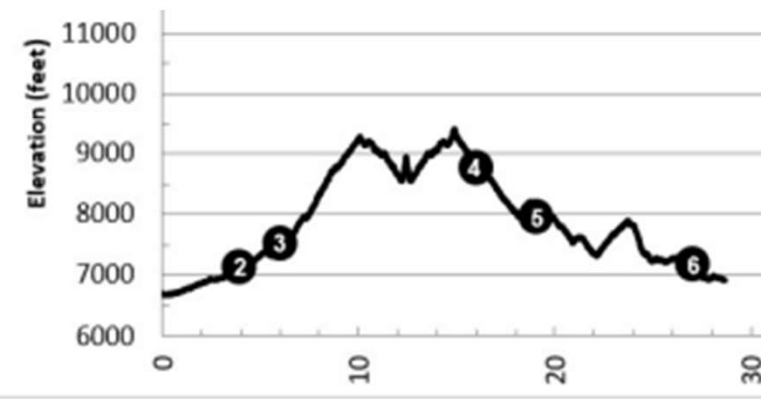

7-9		South	S - Strenuous		
Day	Camp	Distance	Gain	Loss	
1	Base Camp	Miles	Feet	Feet	Opening Campfire
2	Heck Meadow	4.0	535	111	Ranger Training, Trail Camp
3	CLARKS FORK	2.4	543	100	Western Lore, Hose Rides, Chuckwagon Dinner, Campfire
4	Shaefer's Pass	10.0	3597	2393	Shaefer's Peak, Too of Time, Trail Camp
5	MINERS PARK	3.3	337	1089	Conservation, Rock Climbing, Climbing Gym
6	ABREU	6.9	827	1606	Homestead, Cantina, Mexican Dinner
7	Base Camp	5.7	69	785	Zastron Trailhead, Closing Campfire
		32.3