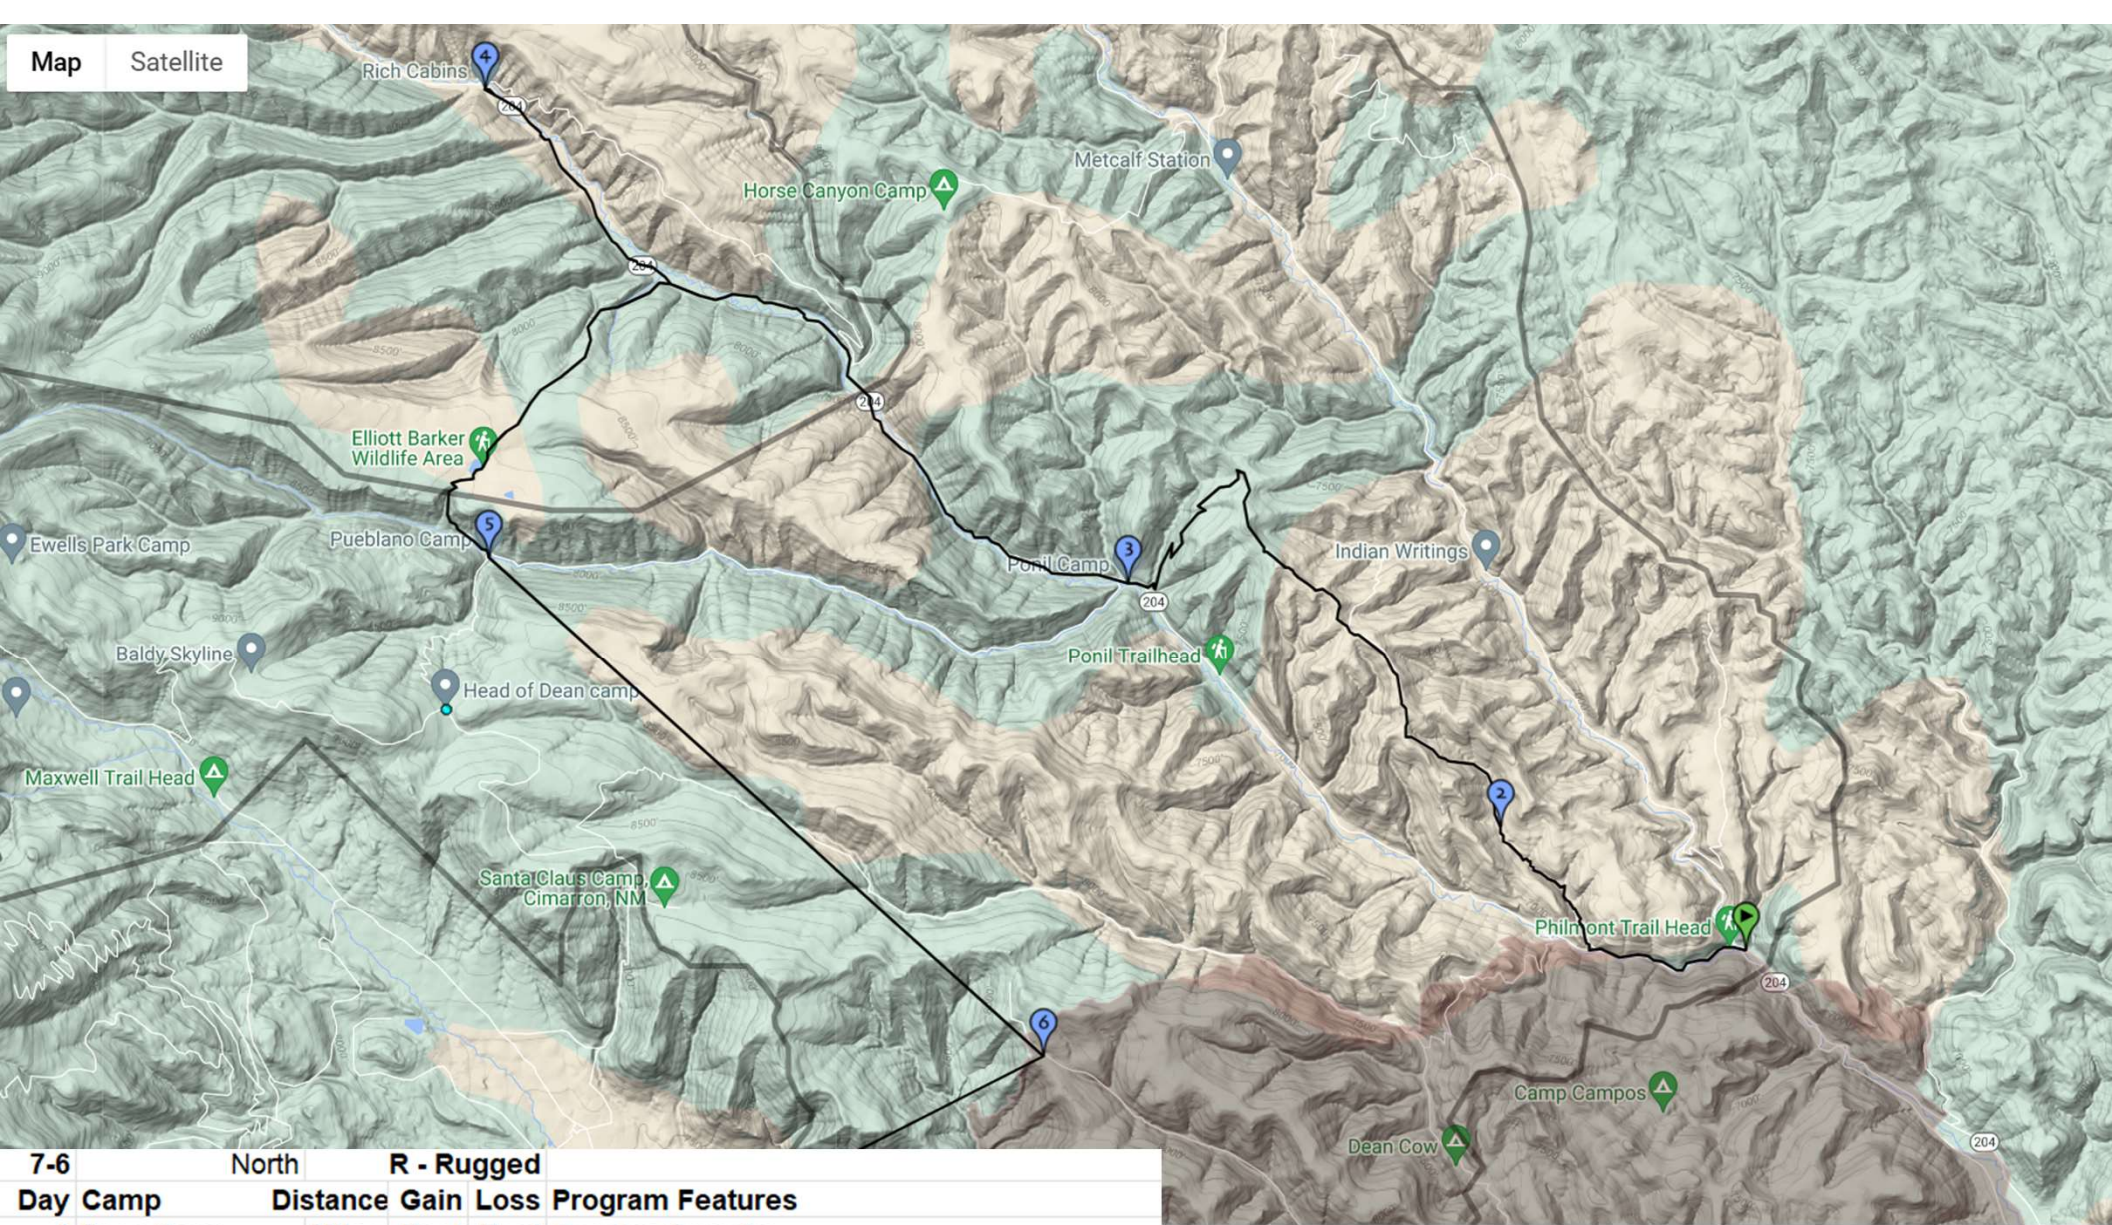

7-6		North		R - Rugged		
Day	Camp	Distance	Gain	Loss	Program Features	
		Miles	Feet	Feet		
1	Base Camp				Opening Campfire	
2	McBride Canyon	2.6	707	300	Ranger Training, Trail Camp	
3	PONIL	5.2	1124	1074	Climb Hart Peak, Western Lore, Cowboy Action Shooting, Cantina, Chuckwagon Dinner	
4	RICK CABINS	6.7	1127	563	Conservation, Homesteading, Cabin Tour, Campfire	
5	PUEBLANO	5.1	1148	783	Climb Wilson Mesa, Tie Making & Crosscut Saws, Spar Pole Climbing, Campfire	
6	Black Jacks	9.0	1467	1331	Challenge Course, Trail Camp	
7	Base Camp	5.6	529	1411	Archery or Laser Shooting	
		34.2