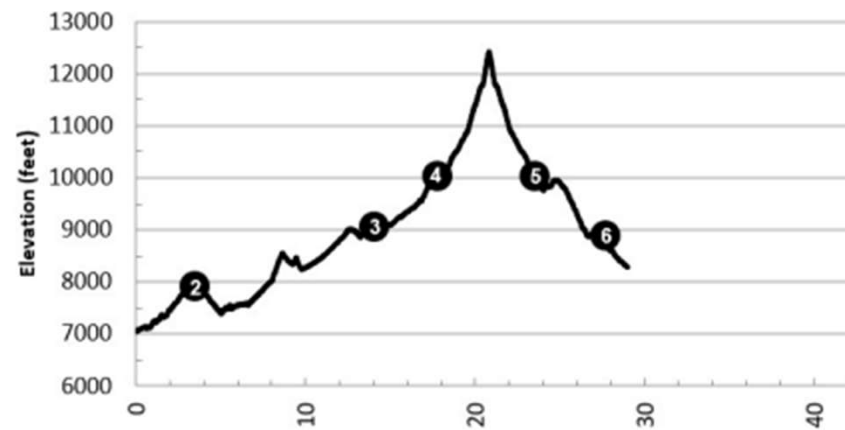

7-4	North	R - Rugged			
Day	Camp	Distance	Gain	Loss	
1	Base Camp	Miles	Feet	Feet	Opening Campfire
2	Bluestern	3.7	1162	307	Ranger Training, Western Lore, Cantina, Trail Camp
3	Baldy Skyline	8.8	2074	940	Conservation, Challenge Course, Trail Camp
4	BALDY TOWN	5.7	1409	620	Blacksmithing, Mine Tour, Gold Panning
5	BALDY TOWN	10.0	3530	3529	Baldy Mountain, Mining History, Trail Camp
6	MIRANDA	2.7	129	1124	Fur Trapper Rendevous, Muzzle Loading Rifles, Tomahawks
7	Base Camp	2.0	41	924	Maxwell Trailhead, Closing Campfire
		32.9