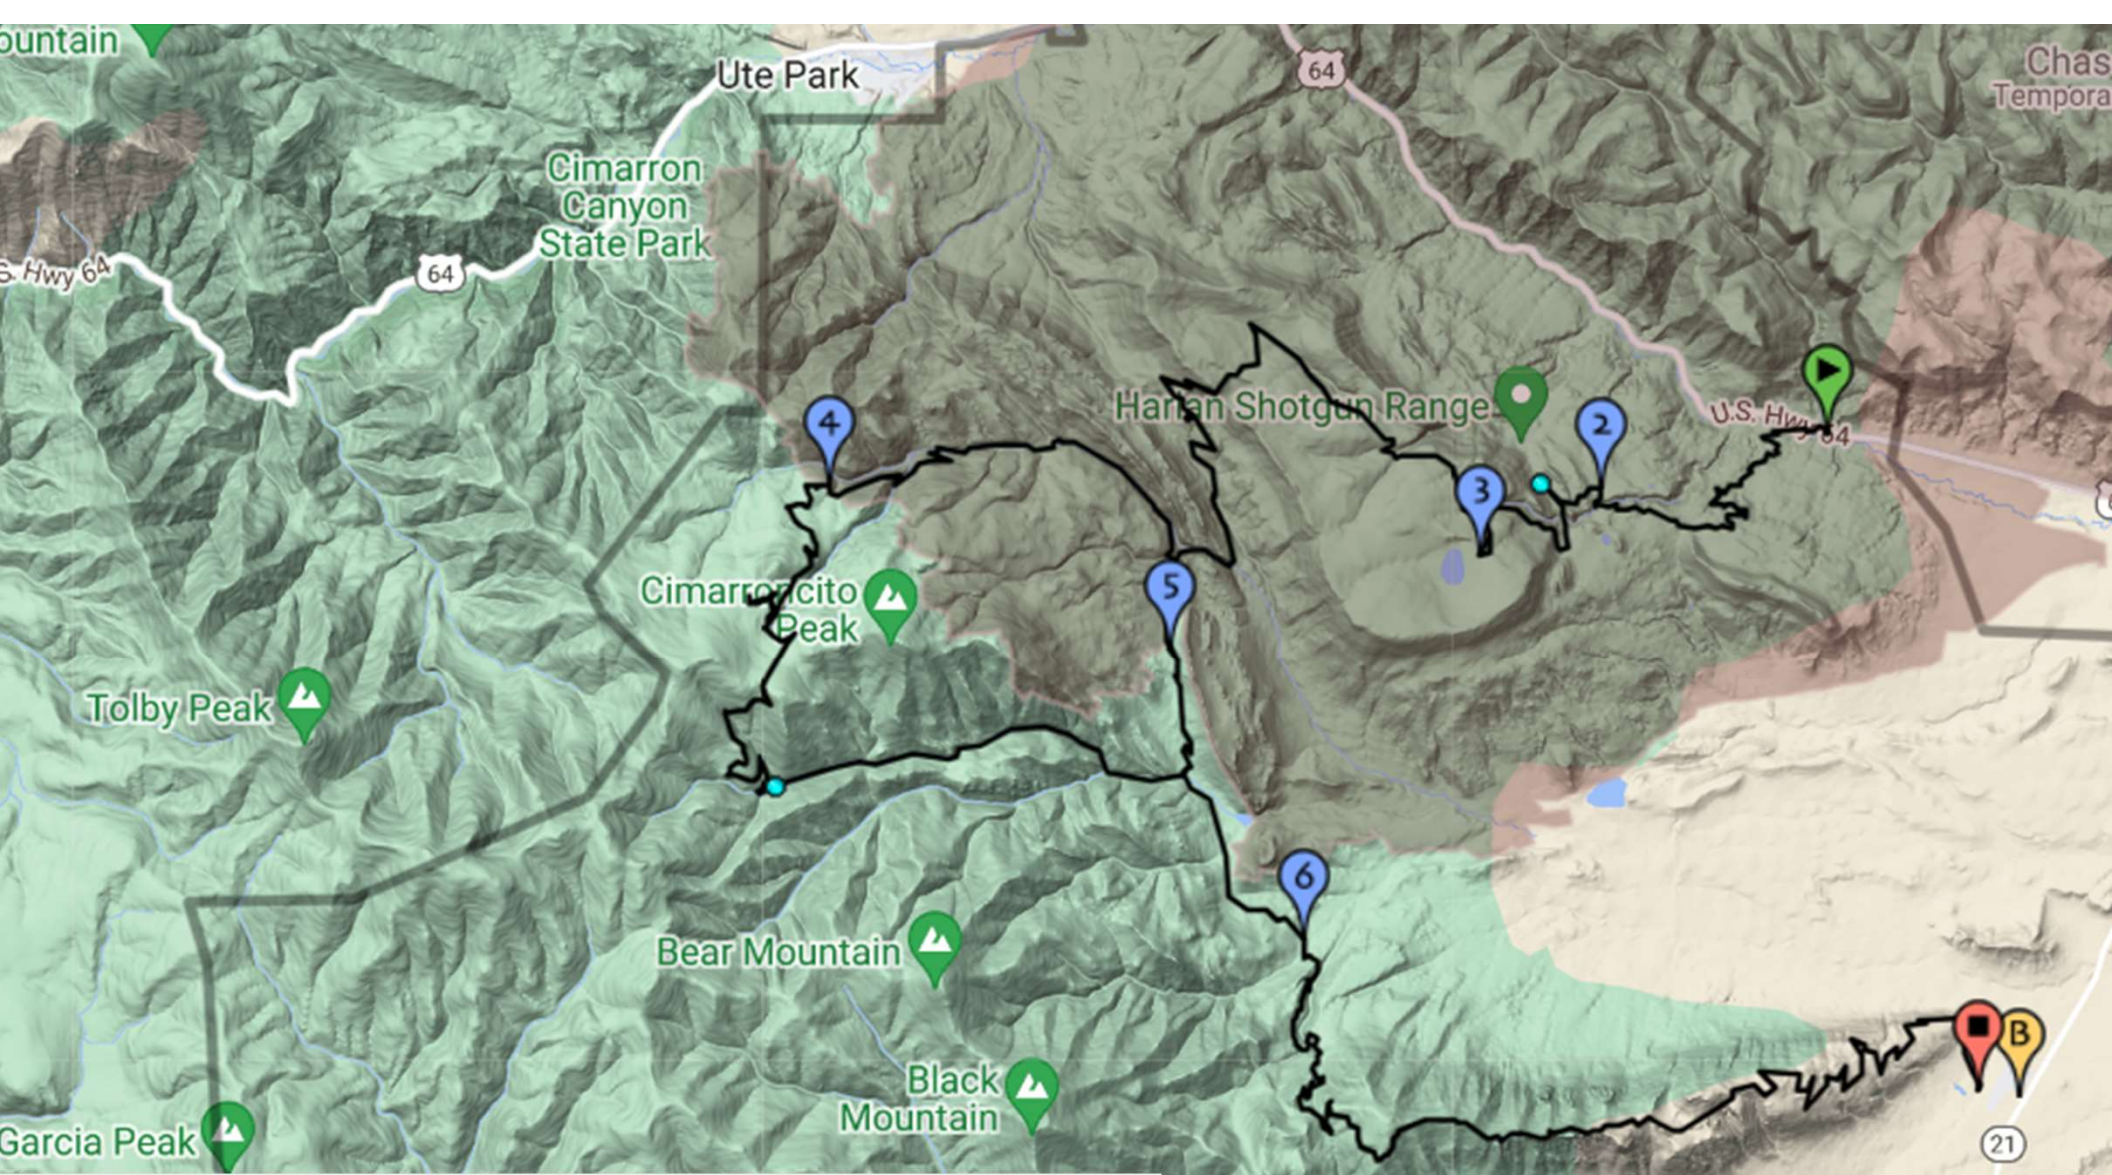

Day	Camp	Distance Miles	Gain Feet	Loss Feet	Activities
7-15	South	SS- Super Strenuous			
1	Base Camp				Opening Campfire
2	Vaca	3.5	956	182	Ranger Training, Trail Camp
3	Deer Lake	3.3	978	104	Shoot 12 Gauge Shotgun, Trail Camp
4	SAWMILL	8.9	1900	953	Shoot .30-06 Rifle
5	CIMARRONCITO	9.9	1522	2576	Conservation, Gold Panning Rock Climbing, Western Lore, Chuckwagon
6	CLARKS FORK	3.2	169	800	Dinner, Campfire
7	Base Camp	12.0	2766	3583	Shaefers Peak, Tooth of Time, Closing Campfire
		40.8