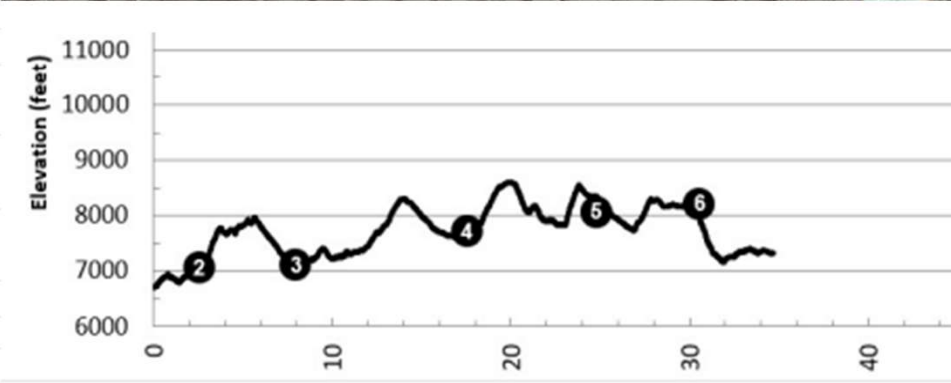

7-6		North		R - Rugged		
Day	Camp	Distance	Gain	Loss	Program Features	
		Miles	Feet	Feet		
1	Base Camp				Opening Campfire	
2	McBride Canyon	2.6	707	300	Ranger Training, Trail Camp	
3	PONIL	5.2	1124	1074	Climb Hart Peak, Western Lore, Cowboy Action Shooting, Cantina, Chuckwagon Dinner	
4	RICK CABINS	6.7	1127	563	Conservation, Homesteading, Cabin Tour, Campfire	
5	PUEBLANO	5.1	1148	783	Climb Wilson Mesa, Tie Making & Crosscut Saws, Spar Pole Climbing, Campfire	
6	Black Jacks	9.0	1467	1331	Challenge Course, Trail Camp	
7	Base Camp	5.6	529	1411	Archery or Laser Shooting	
		34.2