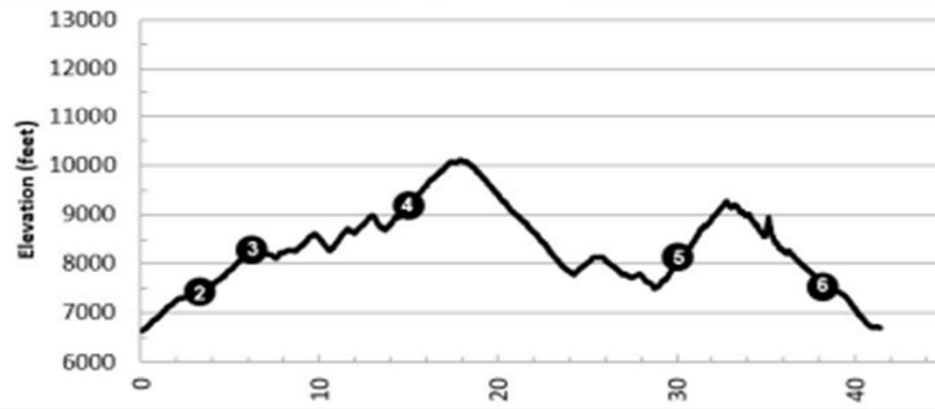

Day	Camp	Distance Miles	Gain Feet	Loss Feet	Activities
7-15	South	SS- Super Strenuous			
1	Base Camp				Opening Campfire
2	Vaca	3.5	956	182	Ranger Training, Trail Camp
3	Deer Lake	3.3	978	104	Shoot 12 Gauge Shotgun, Trail Camp
4	SAWMILL	8.9	1900	953	Shoot .30-06 Rifle
5	CIMARRONCITO	9.9	1522	2576	Conservation, Gold Panning Rock Climbing, Western Lore, Chuckwagon
6	CLARKS FORK	3.2	169	800	Dinner, Campfire
7	Base Camp	12.0	2766	3583	Shaefers Peak, Tooth of Time, Closing Campfire
		40.8