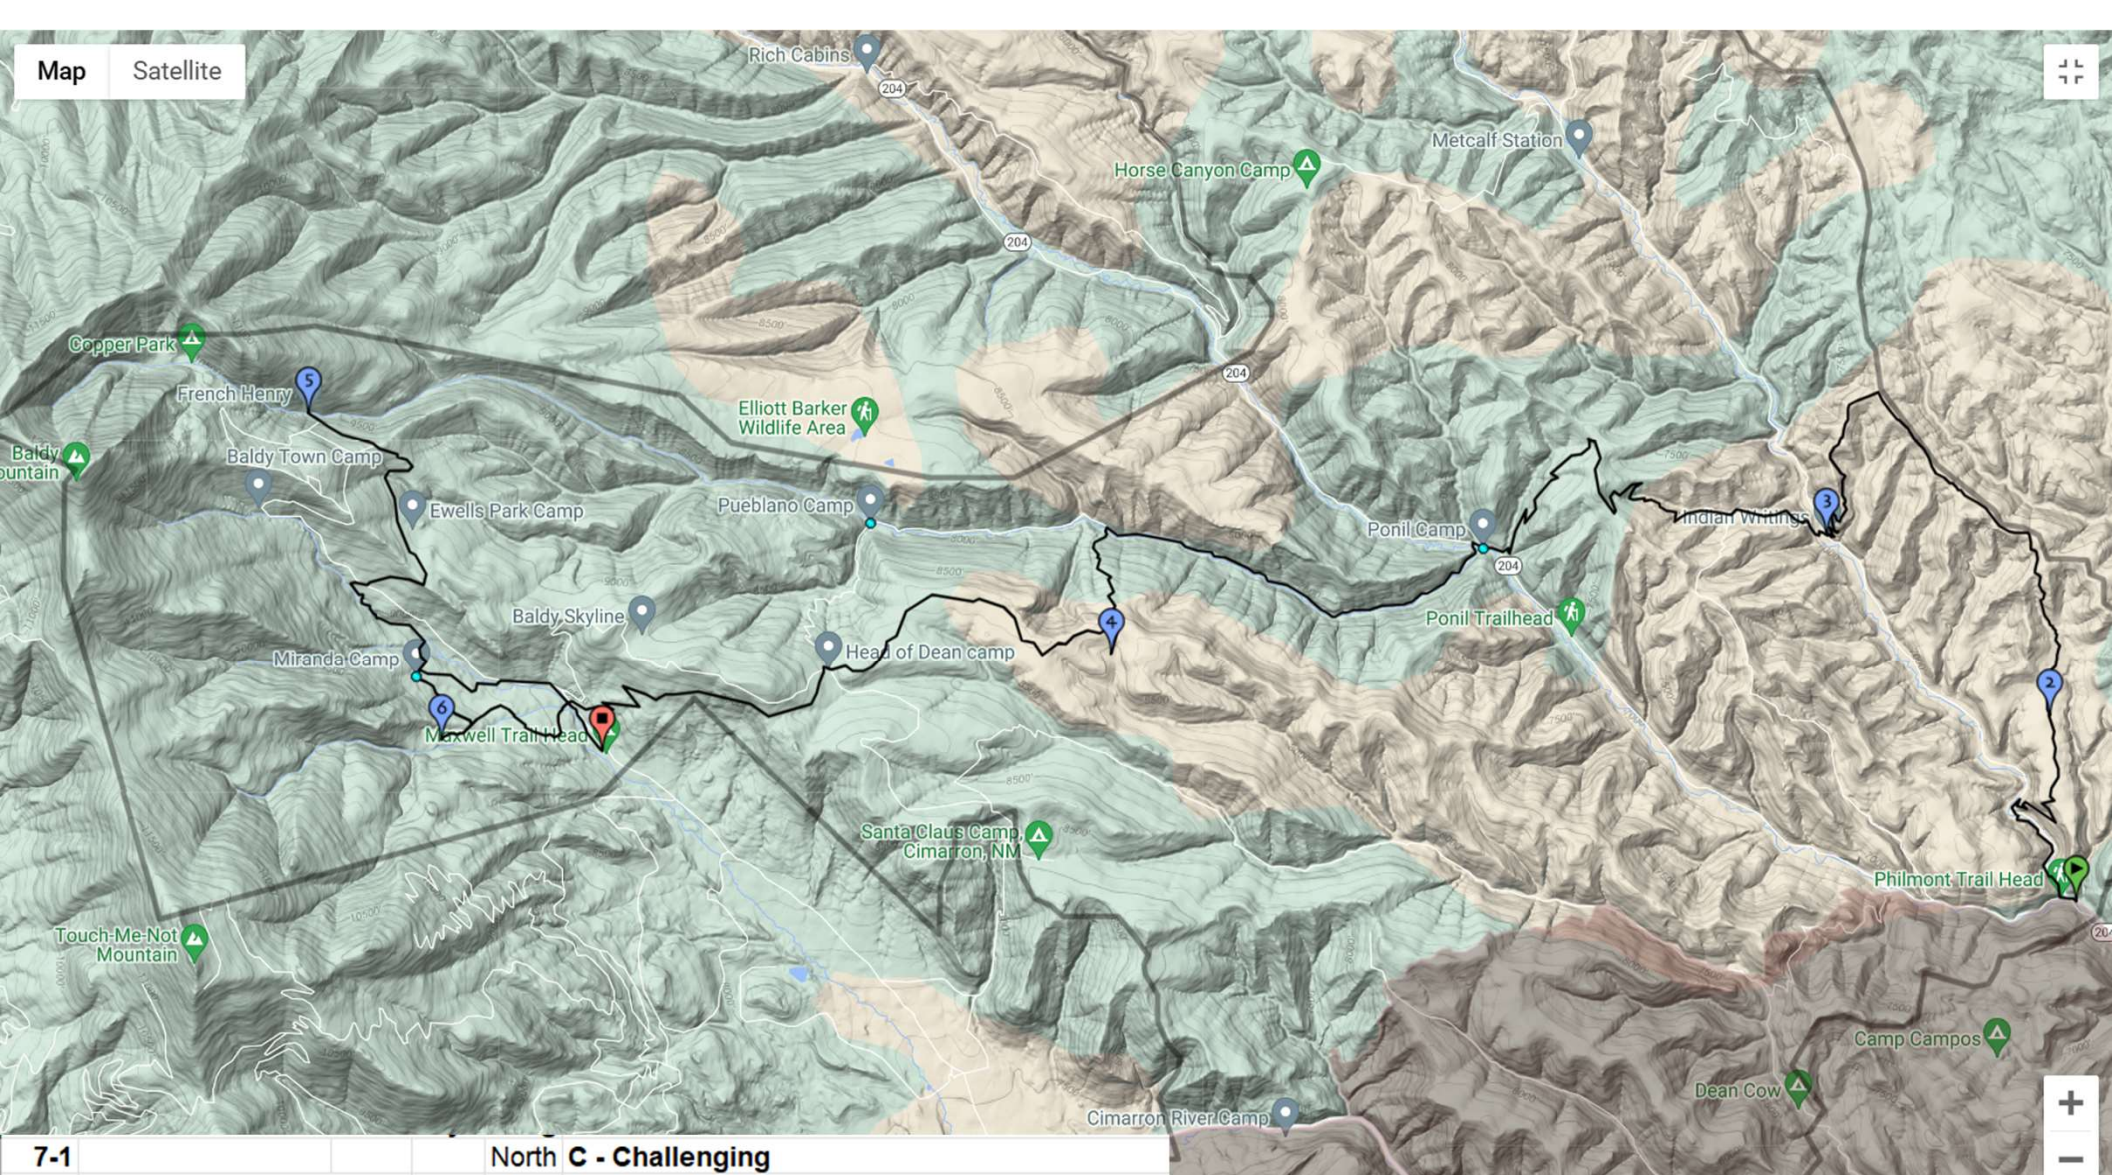

Day	Camp	Distance Miles	Gain Feet	Loss Feet	Activities
7-15	South	SS- Super Strenuous			
1	Base Camp				Opening Campfire
2	Vaca	3.5	956	182	Ranger Training, Trail Camp
3	Deer Lake	3.3	978	104	Shoot 12 Gauge Shotgun, Trail Camp
4	SAWMILL	8.9	1900	953	Shoot .30-06 Rifle
5	CIMARRONCITO	9.9	1522	2576	Conservation, Gold Panning Rock Climbing, Western Lore, Chuckwagon
6	CLARKS FORK	3.2	169	800	Dinner, Campfire
7	Base Camp	12.0	2766	3583	Shaefers Peak, Tooth of Time, Closing Campfire
		40.8			

7-4	North	R - Rugged			
Day	Camp	Distance	Gain	Loss	
1	Base Camp	Miles	Feet	Feet	Opening Campfire
2	Bluestern	3.7	1162	307	Ranger Training, Western Lore, Cantina, Trail Camp
3	Baldy Skyline	8.8	2074	940	Conservation, Challenge Course, Trail Camp
4	BALDY TOWN	5.7	1409	620	Blacksmithing, Mine Tour, Gold Panning
5	BALDY TOWN	10.0	3530	3529	Baldy Mountain, Mining History, Trail Camp
6	MIRANDA	2.7	129	1124	Fur Trapper Rendevous, Muzzle Loading Rifles, Tomahawks
7	Base Camp	2.0	41	924	Maxwell Trailhead, Closing Campfire
		32.9			

7-1		North C - Challenging			
Day	Camp	Distance	Gain	Loss	
		Miles	Feet	Feet	
1	Base Camp				Opening Campfire
2	House Canyon	2.7	612	129	T-Rex Track, Ranger Training, Trail Camp
3	INDIAN WRITINGS	3.2	337	553	Archaeology, Atlati Darts, Petroglyph Tour
4	Elkhorn	9.4	2807	1309	Hark Peak, Western Lore, Cantina, Trail Camp
5	FRENCH HENRY	8.3	2268	1111	Conservation, Tie Making, Mine Tour, Gold Panning, Blacksmithing
6	Touch Me Not Creel	4.2	392	1118	Fur Trapper Rendezous, Muzzle Loading Rifle, Tomahawk, Trail Camp
7	Base Camp	1.7	8	625	Maxwell Trailhead, Closing Campfire
		29.5			